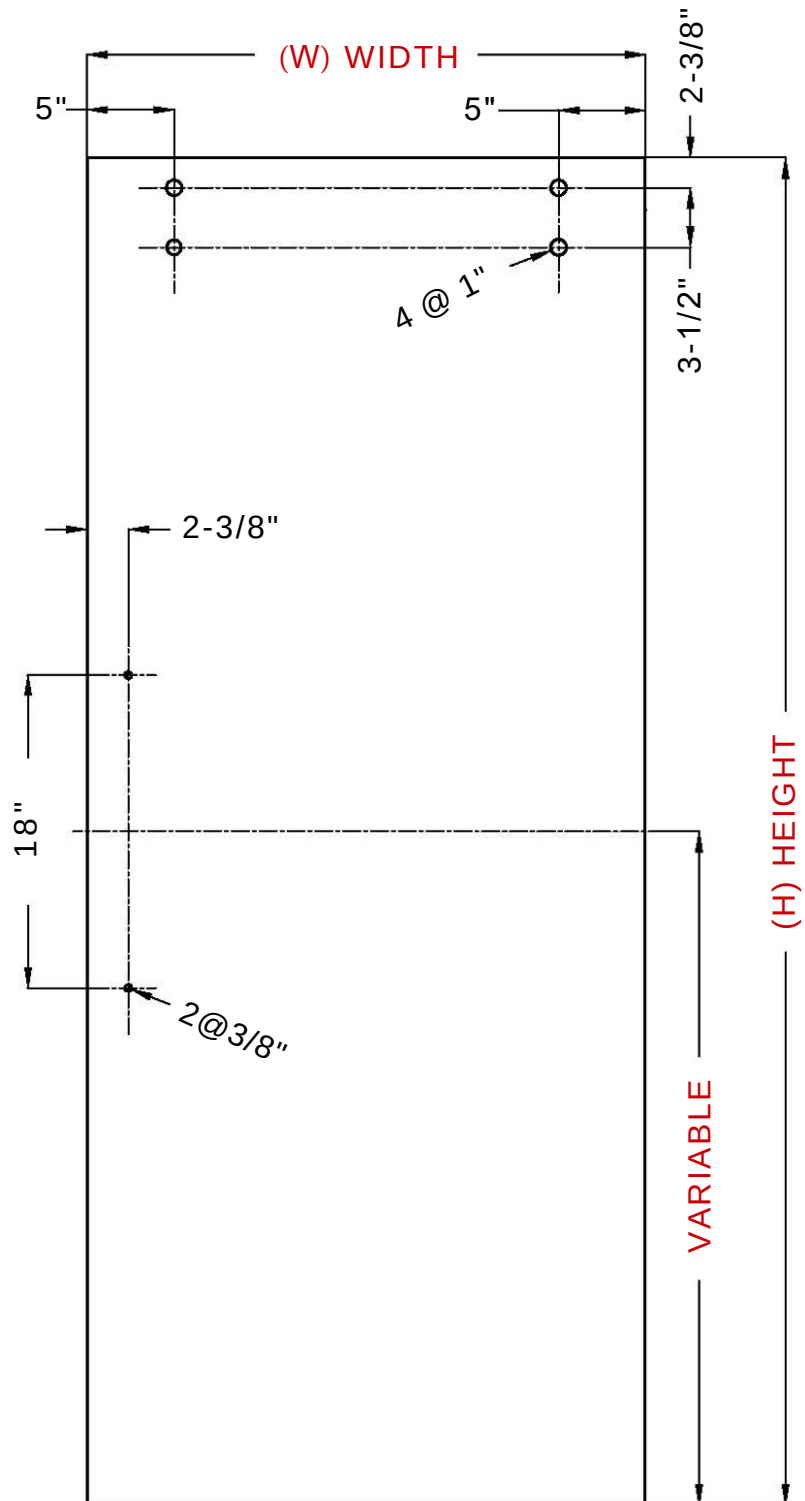

GLASS FABRICATION - KD60 & KD72

eurotech

LUXURY SHOWER DOORS

WINDSOR

TWINGLIDE FRAMELESS DUAL SLIDING SHOWER DOOR

Eurotech Showers

23532 Commerce Center Dr.,
Building B
Laguna Hills, CA 92653
949-716-4099
eurotechshowers.com

Glass Fabrication - Doors

Glass Width Formula

overall width divided by 2 plus 5/8" equals door width

Example For 70" Overall Width

70" divided by 2 = 35"
 35" plus 5/8" = 35-5/8"
 35-5/8" Door Width

Glass Height Formula

overall height minus 3/8" equals door height

Example For 76" Overall Height

76" minus 3/8" = 75 5/8"
 75-5/8" Door Height

- Model: Windsor KD 60 & KD 72
- Quantity: 2 panels
- Glass Thickness for KD60: 10mm (3/8")
- Glass Thickness for KD72: 8mm (5/16") or 10mm (3/8")
- Maximum Door Width: 36"
- Maximum Door Height: 83-5/8"
- Maximum Door Weight: 84 lbs
- Edge work: Flat polish on all sides