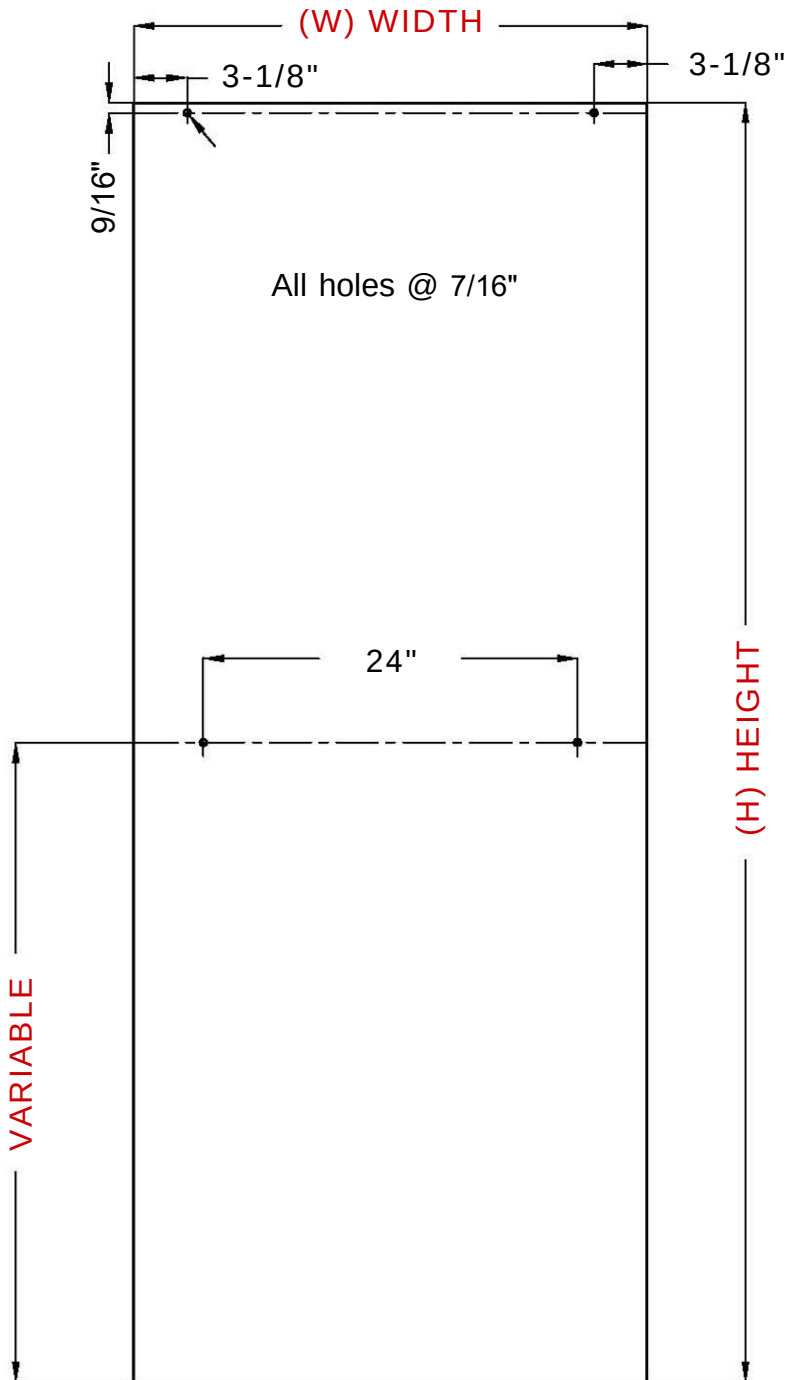

Glass Fabrication - Door

Glass Width Formula

overall width divided by 2
plus 5/8" equals
door width

Example For 70" Overall Width

70" divided by 2 = 35"
35" plus 5/8" = 35-5/8"
35-5/8" Door Width

Glass Height Formula

overall height minus 2-5/8"
equals door height

Example For 76" Overall Height

76" minus 2-5/8" = 73-3/8"
73-3/8" Door Height

- Model: Traditional KD60 & KD72
- Quantity: 1 panel
- Glass Thickness: 10mm (3/8")
- Maximum Door Width: 36"
- Maximum Door Height: 83-5/8"
- Maximum Door Weight: 84 lbs
- Edge work: Flat polish on all sides

overall height minus 2-5/8" equals door height

Example For 76" Overall Height

76" minus 2-5/8" = 73-3/8"
73-3/8" Door Height

- Model: Traditional KD72
- Quantity: 1 panel
- Glass Thickness: 10mm (3/8")
- Maximum Door Width: 36"
- Maximum Door Height: 83-5/8"
- Maximum Door Weight: 84 lbs
- Edge work: Flat polish on all sides