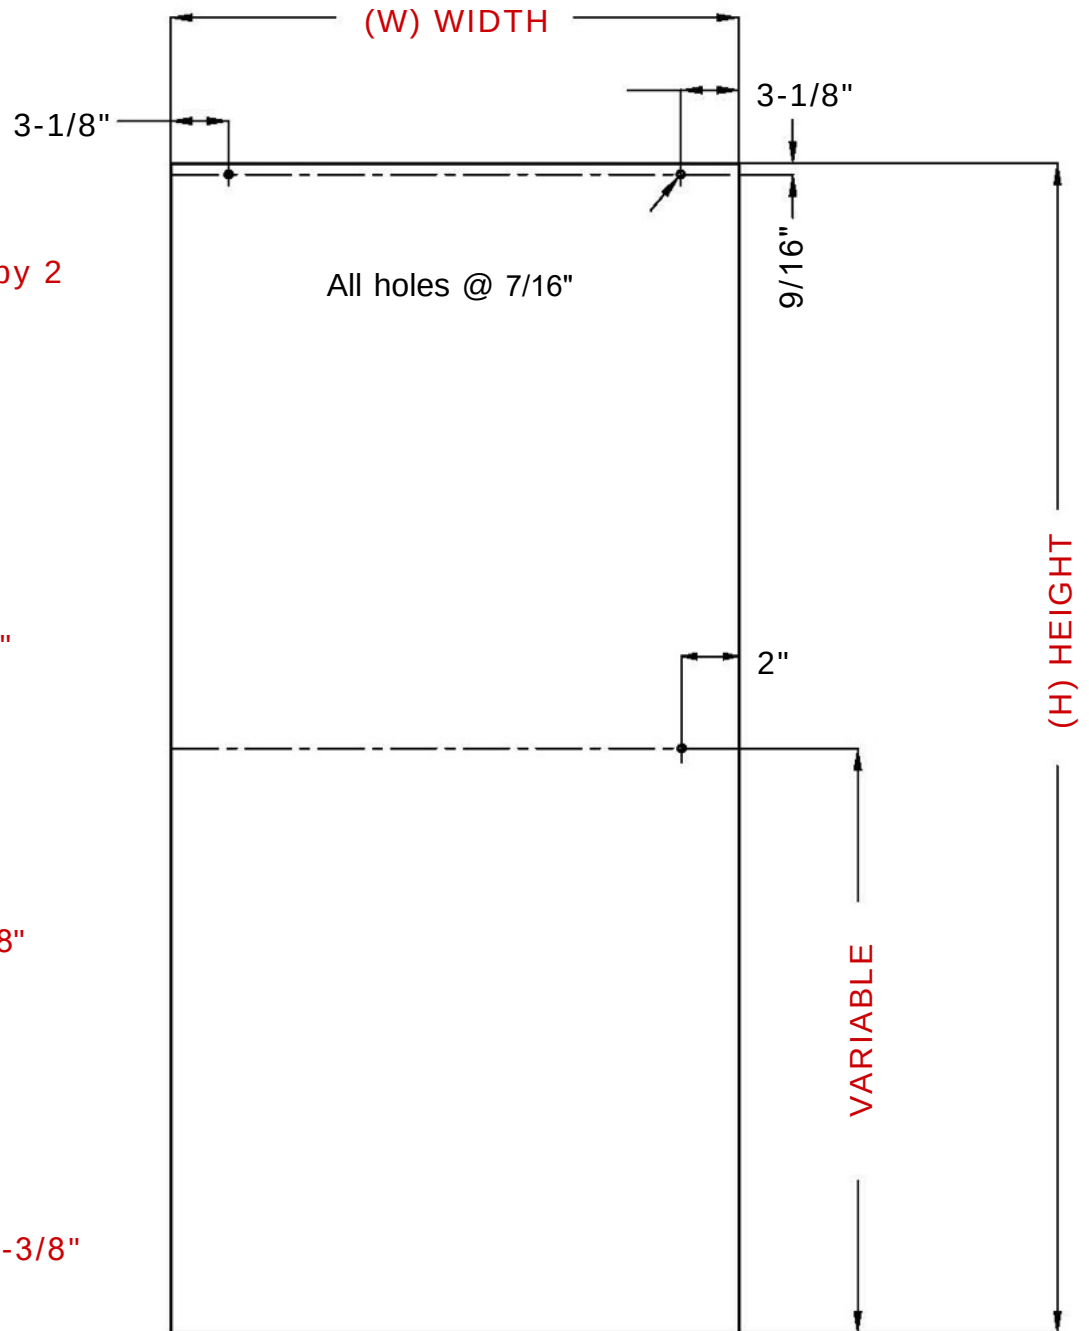

Glass Fabrication - Door

Glass Width Formula

overall width divided by 2
plus 5/8" equals
door width

Example For 70" Overall Width

70" divided by 2 = 35"
35" plus 5/8" = 35-5/8"
35-5/8" Door Width

Glass Height Formula

overall height minus 2-5/8"
equals door height

Example For 76" Overall Height

76" minus 2-5/8" = 73-3/8"
73-3/8" Door Height

- Model: Traditional KD60 & KD72
- Quantity: 1 panel
- Glass Thickness: 10mm (3/8")
- Maximum Door Width: 36"
- Maximum Door Height: 83-5/8"
- Maximum Door Weight: 84 lbs
- Edge work: Flat polish on all sides

overall height minus 2-5/8" equals door height

Example For 76" Overall Height

76" minus 2-5/8" = 73-3/8"
73-3/8" Door Height

- Model: Traditional KD72
- Quantity: 1 panel
- Glass Thickness: 10mm (3/8")
- Maximum Door Width: 36"
- Maximum Door Height: 83-5/8"
- Maximum Door Weight: 84 lbs
- Edge work: Flat polish on all sides