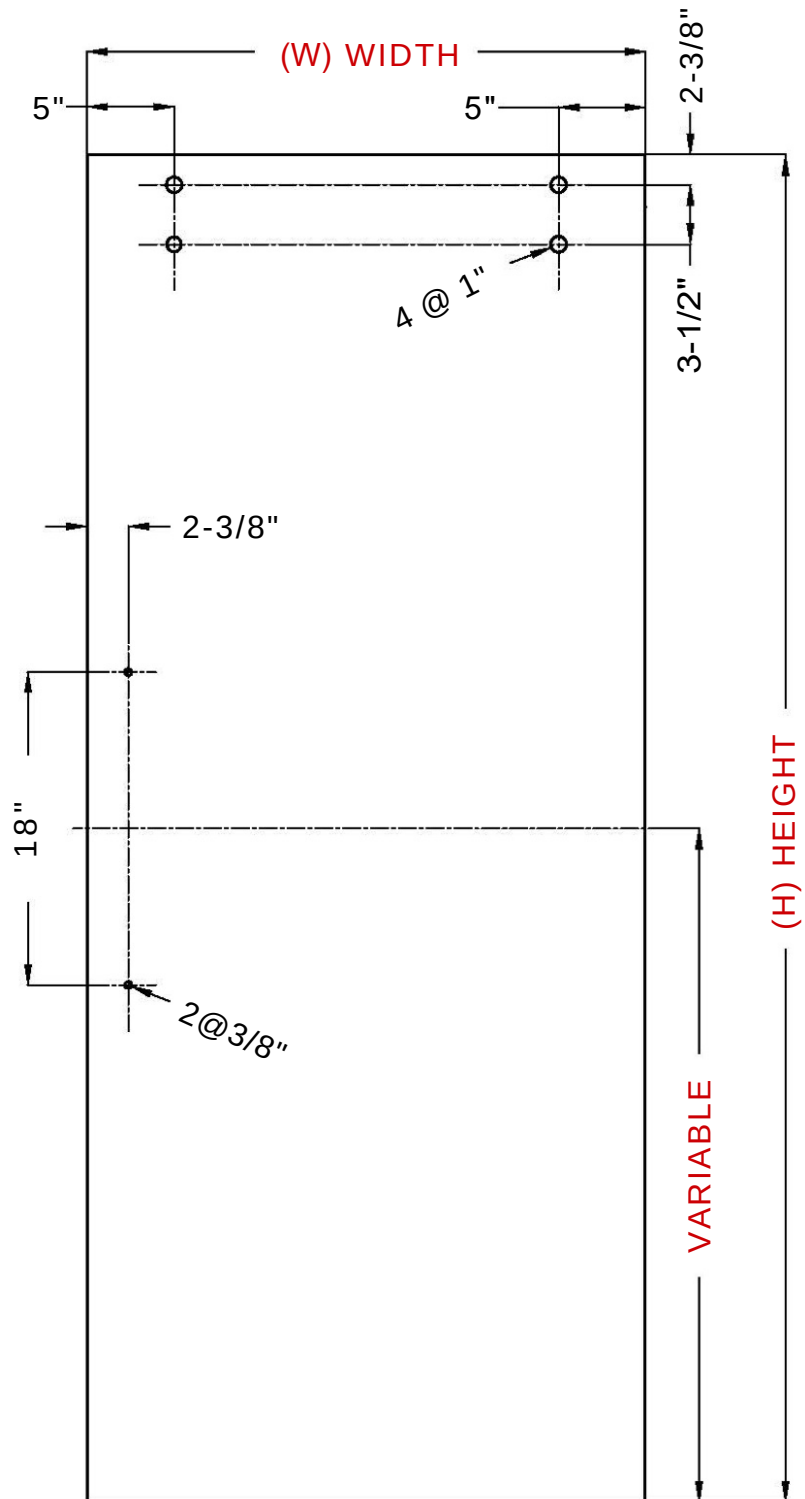

## Glass Width Formula

overall width divided by 2 plus 5/8" equals door width

## Example For 70" Overall Width

70" divided by 2 = 35"  
35" plus 5/8" = 35-5/8"  
35-5/8" Door Width

## Example For 76" Overall Height

76" minus 3/8" = 75-5/8"  
75-5/8" Door Height

- Model: Sophia KD60 & KD72
- Quantity: 2 panels
- Glass Thickness for KD60: 10mm (3/8")
- Glass Thickness for KD72: 8mm (5/16") or 10mm (3/8")
- Maximum Door Width: 36"
- Maximum Door Height: 83-5/8"
- Maximum Door Weight: 84 lbs
- Edge work: Flat polish on all sides