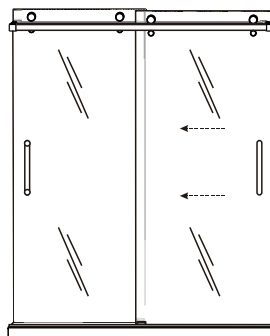

eurotech

LUXURY SHOWER DOORS

WINDSOR

TWINGLIDE FRAMELESS DUAL SLIDING SHOWER DOOR

Eurotech Showers

23532 Commerce Center Dr.,
Building B
Laguna Hills, CA 92653
949-716-4099
eurotechshowers.com

FEATURES

- 304 stainless steel hardware
- (4) 70mm dual sided top rollers
- (4) 40mm dual sided bottom rollers
- Up to 3/8" out of plumb adjustability
- 2 configurations
- Door grippers incorporated into wall brackets
- (2) 19" flat style handles with knob on backside
- Dual water diverter sets (aluminum and polycarbonate)
- Standard 3/8" (10mm) clear tempered glass with optional ultra-clear (low iron) tempered glass
- Enduroshield coating to reduce cleaning time by up to 90%

FINISHES

Polished Stainless

Matte Black

Brushed Stainless

SPECIFICATIONS

CONFIGURATIONS

exterior or interior door capability

SPECIFICATIONS

FOOTPRINT USING ALUMINUM WATER GUARD

FOOTPRINT USING POLYCARBONATE L-SEAL

PARTS LIST

- | | |
|------------------|--------------------------|
| 1) wall bracket | 7) handle |
| 2) safety bumper | 8) door panel |
| 3) track | 9) F-seal |
| 4) top roller | 10) aluminum water guard |
| 5) bottom roller | 11) bottom guide |
| 6) V-seal | 12) L-seal |