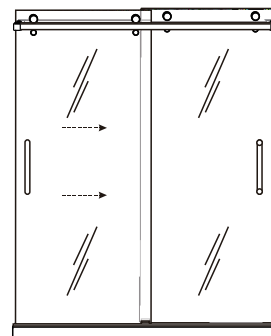

CONFIGURATIONS

exterior or interior door capability