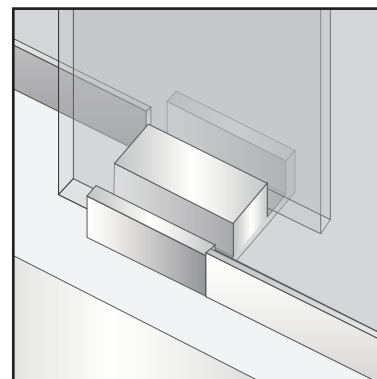

eurotech

LUXURY SHOWER DOORS

WINDSOR

TWINGLIDE FRAMELESS DUAL SLIDING SHOWER DOOR

Eurotech Showers

23532 Commerce Center Dr.,
Building B
Laguna Hills, CA 92653
949-716-4099
eurotechshowers.com

FEATURES

- 304 stainless steel hardware
- (4) 70mm dual sided top rollers
- (4) 40mm dual sided bottom rollers
- Up to 3/8" out of plumb adjustability
- 2 configurations
- Door grippers incorporated into wall brackets
- (2) 19" flat style handles with knob on backside
- Dual water diverter sets (aluminum and polycarbonate)
- Standard 3/8" (10mm) clear tempered glass with optional ultra-clear (low iron) tempered glass
- Enduroshield coating to reduce cleaning time by up to 90%

FOOTPRINT USING ALUMINUM WATER GUARD

FOOTPRINT USING POLYCARBONATE L-SEAL

PARTS LIST

- | | |
|------------------|--------------------------|
| 1) wall bracket | 7) handle |
| 2) safety bumper | 8) door panel |
| 3) track | 9) F-seal |
| 4) top roller | 10) aluminum water guard |
| 5) bottom roller | 11) bottom guide |
| 6) V-seal | 12) L-seal |