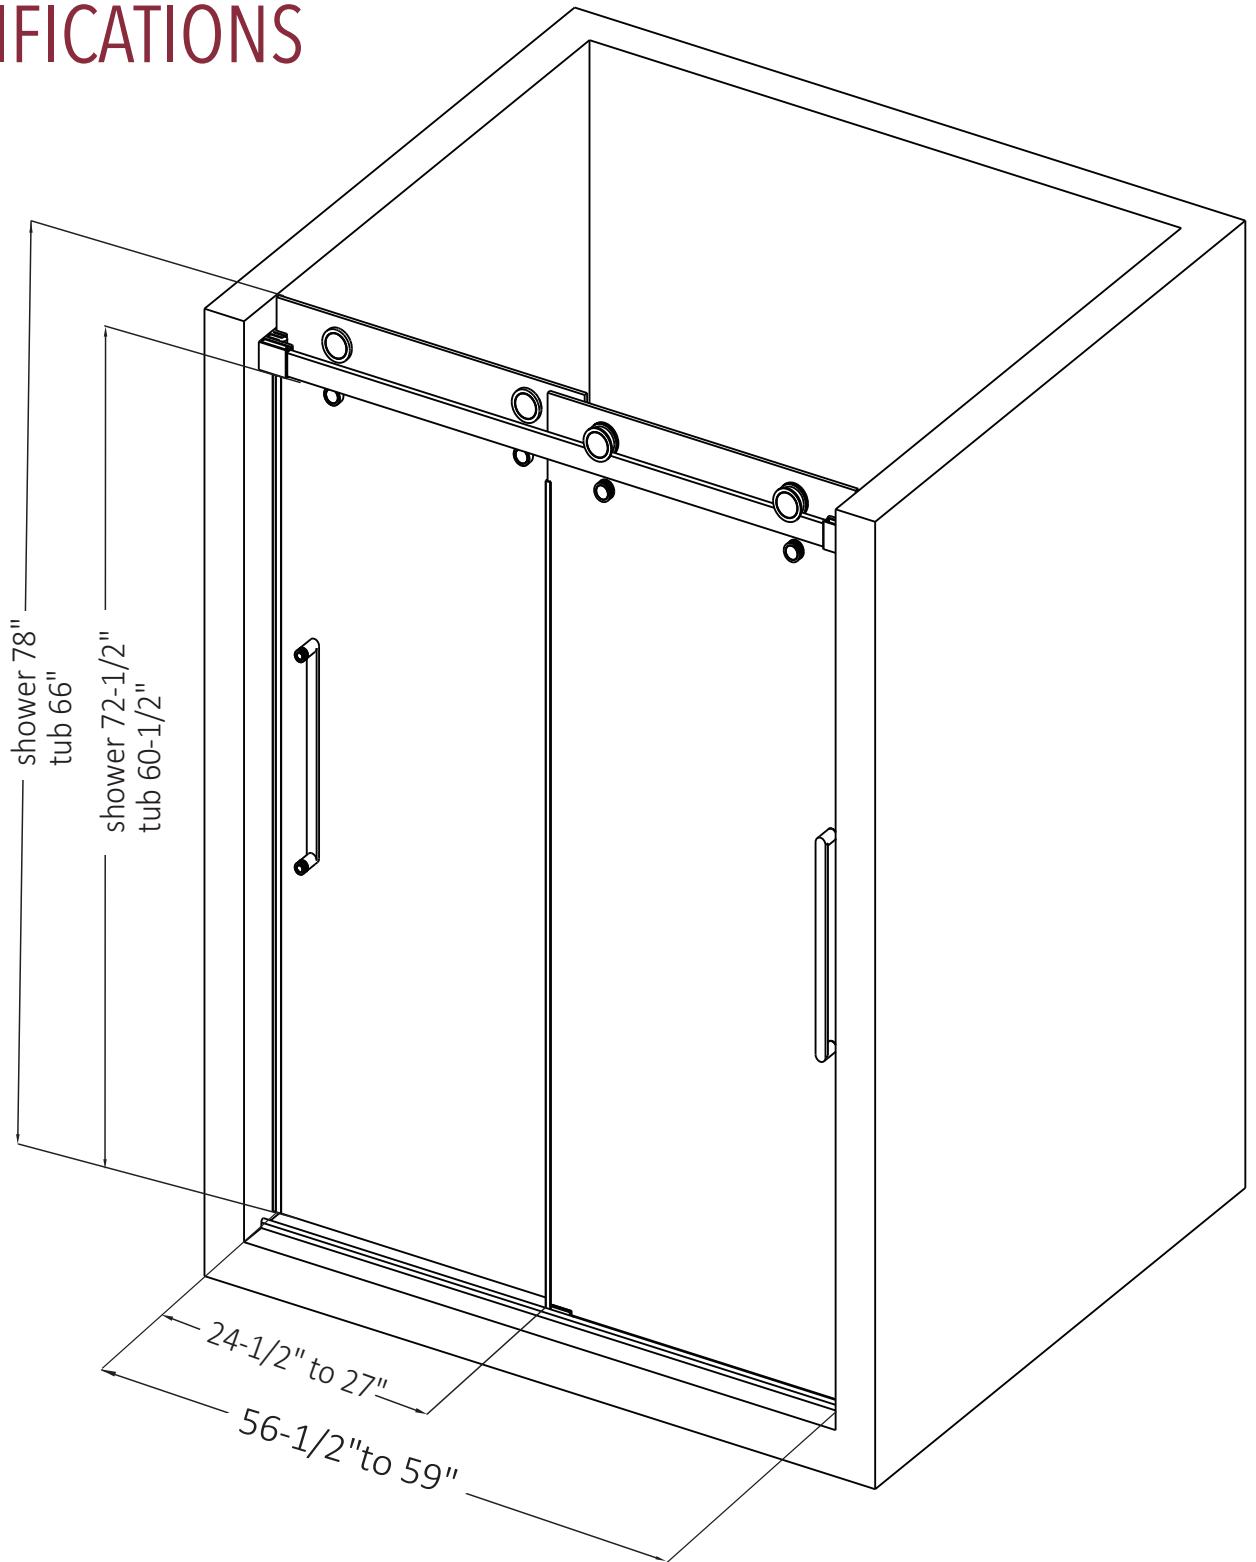

SPECIFICATIONS