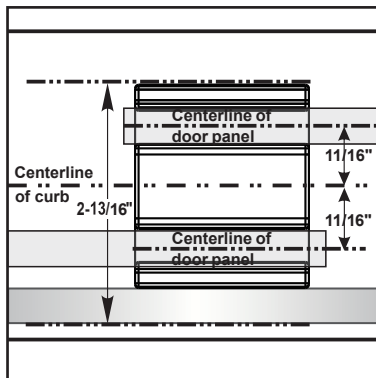

FOOTPRINT USING ALUMINUM WATER GUARD