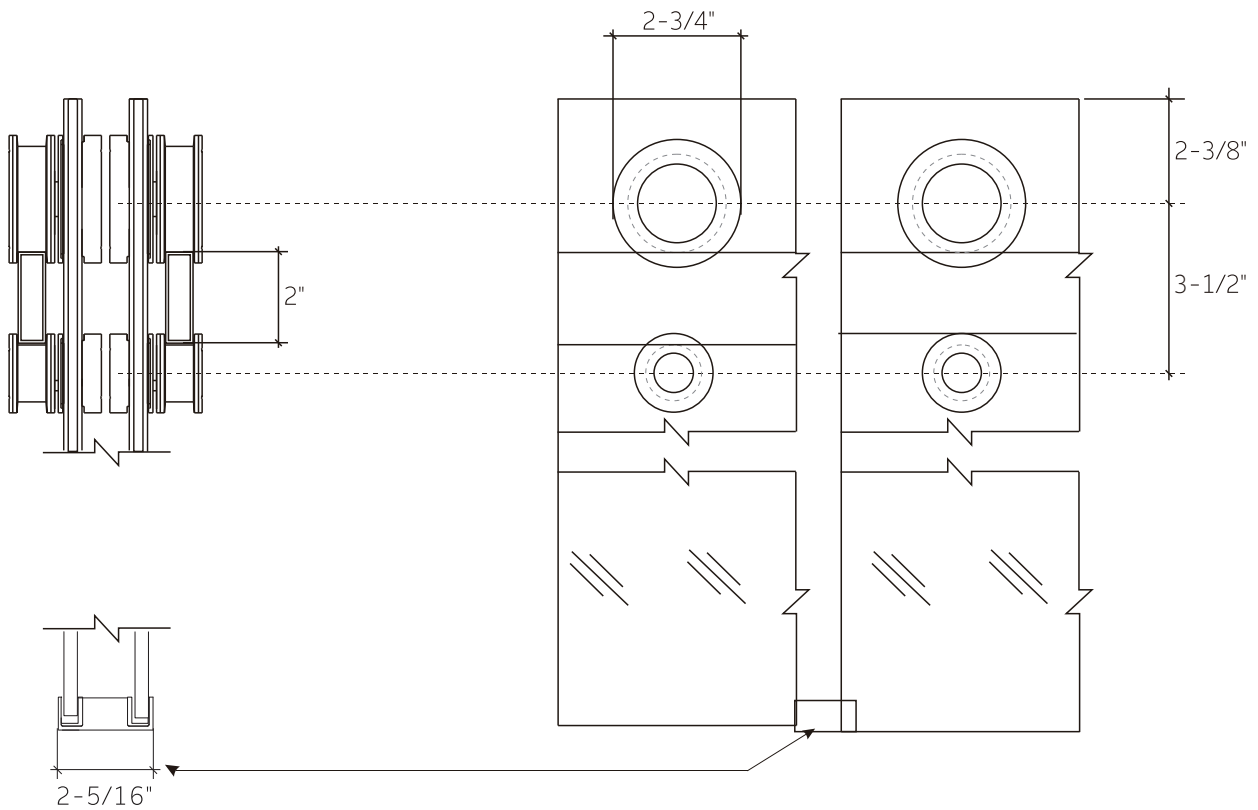

eurotech

LUXURY SHOWER DOORS

WINDSOR

TWINGLIDE FRAMELESS DUAL SLIDING SHOWER DOOR

Eurotech Showers

23532 Commerce Center Dr.,
Building B
Laguna Hills, CA 92653
949-716-4099
eurotechshowers.com

FEATURES

- 304 stainless steel hardware
- (4) 70mm dual sided top rollers
- (4) 40mm dual sided bottom rollers
- Up to 3/8" out of plumb adjustability
- 2 configurations
- Door grippers incorporated into wall brackets
- (2) 19" flat style handles with knob on backside
- Dual water diverter sets (aluminum and polycarbonate)
- Standard 3/8" (10mm) clear tempered glass with optional ultra-clear (low iron) tempered glass
- Enduroshield coating to reduce cleaning time by up to 90%

FOOTPRINT USING ALUMINUM WATER GUARD

FOOTPRINT USING POLYCARBONATE L-SEAL

PARTS LIST

- | | |
|------------------|--------------------------|
| 1) wall bracket | 7) handle |
| 2) safety bumper | 8) door panel |
| 3) track | 9) F-seal |
| 4) top roller | 10) aluminum water guard |
| 5) bottom roller | 11) bottom guide |
| 6) V-seal | 12) L-seal |