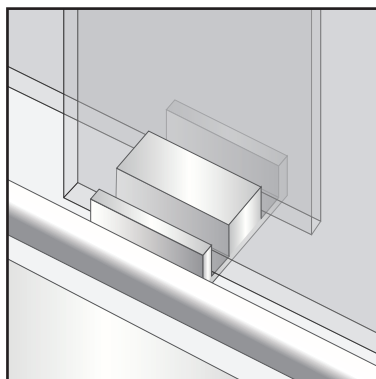

eurotech

LUXURY SHOWER DOORS

WINDSOR

TWINGLIDE FRAMELESS DUAL SLIDING SHOWER DOOR

Eurotech Showers

23532 Commerce Center Dr.,
Building B
Laguna Hills, CA 92653
949-716-4099
eurotechshowers.com

FEATURES

- 304 stainless steel hardware
- (4) 70mm dual sided top rollers
- (4) 40mm dual sided bottom rollers
- Up to 3/8" out of plumb adjustability
- 2 configurations
- Door grippers incorporated into wall brackets
- (2) 19" flat style handles with knob on backside
- Dual water diverter sets (aluminum and polycarbonate)
- Standard 3/8" (10mm) clear tempered glass with optional ultra-clear (low iron) tempered glass
- Enduroshield coating to reduce cleaning time by up to 90%

FOOTPRINT USING ALUMINUM WATER GUARD

FOOTPRINT USING POLYCARBONATE L-SEAL

PARTS LIST

- | | |
|------------------|--------------------------|
| 1) wall bracket | 7) handle |
| 2) safety bumper | 8) door panel |
| 3) track | 9) F-seal |
| 4) top roller | 10) aluminum water guard |
| 5) bottom roller | 11) bottom guide |
| 6) V-seal | 12) L-seal |