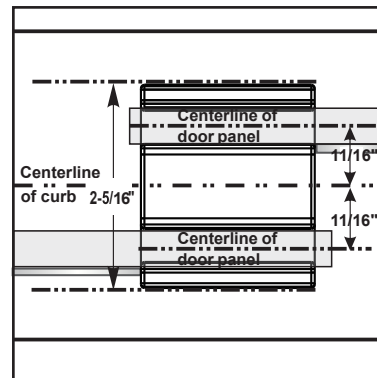

FOOTPRINT USING POLYCARBONATE L-SEAL