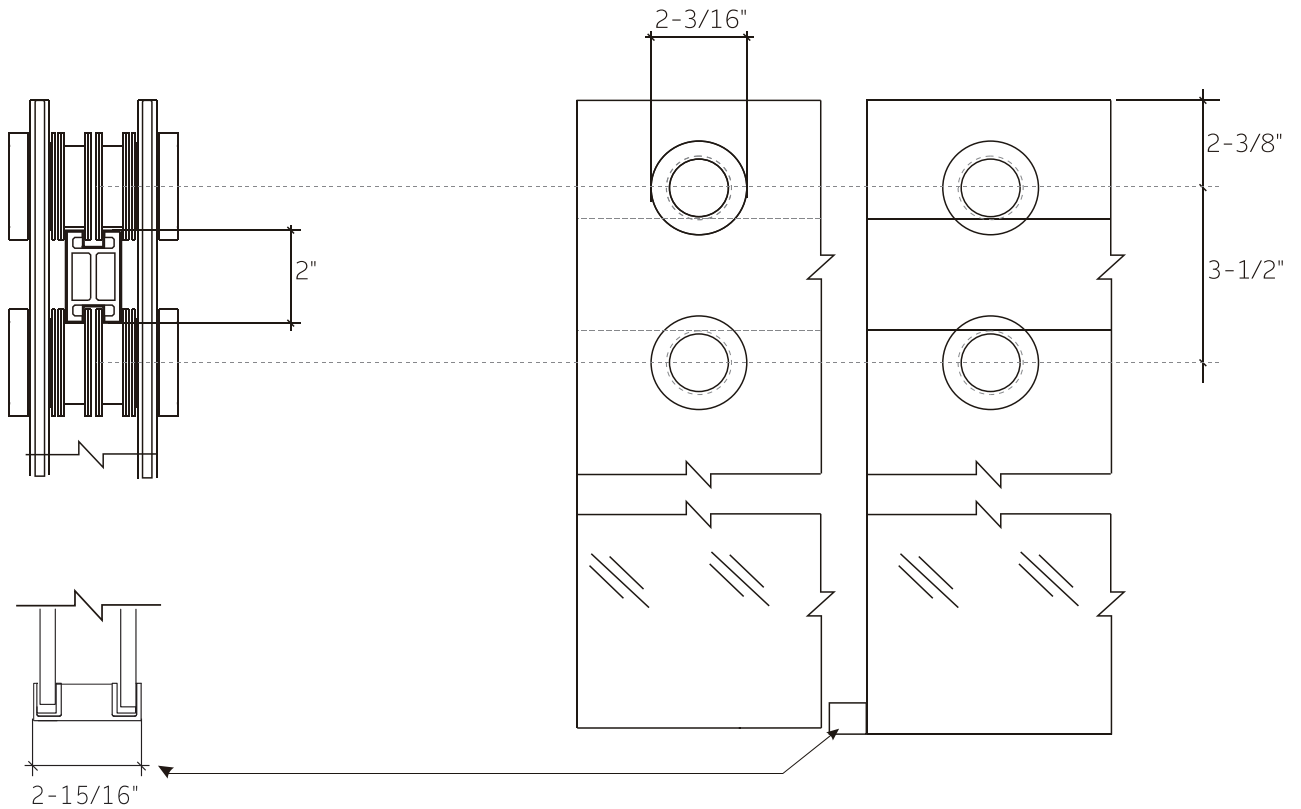

eurotech

LUXURY SHOWER DOORS

SOPHIA

TWINGLIDE FRAMELESS DUAL SLIDING SHOWER DOOR

Eurotech Showers

23532 Commerce Center Dr.,
Building B
Laguna Hills, CA 92653
949-716-4099
eurotechshowers.com

FEATURES

- 304 stainless steel hardware
- (8) 55mm dual sided rollers
- Up to 3/8" out of plumb adjustability
- 2 configurations
- Door grippers incorporated into wall brackets
- (2) 19" flat style handles with knob on backside
- Dual water diverter sets (aluminum and polycarbonate)
- Standard 3/8" (10mm) clear tempered glass with optional ultra-clear (low iron) tempered glass
- Enduroshield coating to reduce cleaning time by up to 90%

FOOTPRINT USING ALUMINUM WATER GUARD

FOOTPRINT USING POLYCARBONATE L-SEAL

PARTS LIST

- | | |
|------------------|-------------------------|
| 1) wall bracket | 7) door panel |
| 2) safety bumper | 8) F-seal |
| 3) track | 9) aluminum water guard |
| 4) roller | 10) bottom guide |
| 5) V-seal | 11) L-seal |
| 6) handle | |