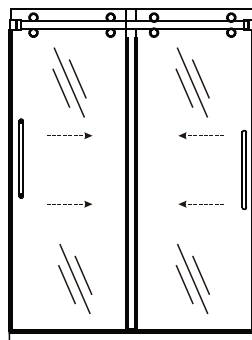

eurotech

LUXURY SHOWER DOORS

SOPHIA

TWINGLIDE FRAMELESS DUAL SLIDING SHOWER DOOR

Eurotech Showers

23532 Commerce Center Dr.,
Building B
Laguna Hills, CA 92653
949-716-4099
eurotechshowers.com

FEATURES

- 304 stainless steel hardware
- (8) 55mm dual sided rollers
- Up to 3/8" out of plumb adjustability
- 2 configurations
- Door grippers incorporated into wall brackets
- (2) 19" flat style handles with knob on backside
- Dual water diverter sets (aluminum and polycarbonate)
- Standard 3/8" (10mm) clear tempered glass with optional ultra-clear (low iron) tempered glass
- Enduroshield coating to reduce cleaning time by up to 90%

FINISHES

Polished Stainless

Matte Black

Brushed Stainless

SPECIFICATIONS

CONFIGURATIONS

exterior or interior door capability

SPECIFICATIONS

FOOTPRINT USING ALUMINUM WATER GUARD

FOOTPRINT USING POLYCARBONATE L-SEAL

PARTS LIST

- | | |
|------------------|-------------------------|
| 1) wall bracket | 7) door panel |
| 2) safety bumper | 8) F-seal |
| 3) track | 9) aluminum water guard |
| 4) roller | 10) bottom guide |
| 5) V-seal | 11) L-seal |
| 6) handle | |