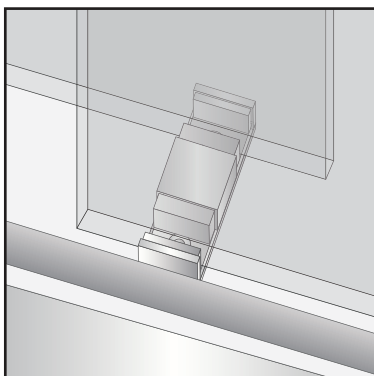

eurotech

LUXURY SHOWER DOORS

SOPHIA

TWINGLIDE FRAMELESS DUAL SLIDING SHOWER DOOR

Eurotech Showers

23532 Commerce Center Dr.,
Building B
Laguna Hills, CA 92653
949-716-4099
eurotechshowers.com

FEATURES

- 304 stainless steel hardware
- (8) 55mm dual sided rollers
- Up to 3/8" out of plumb adjustability
- 2 configurations
- Door grippers incorporated into wall brackets
- (2) 19" flat style handles with knob on backside
- Dual water diverter sets (aluminum and polycarbonate)
- Standard 3/8" (10mm) clear tempered glass with optional ultra-clear (low iron) tempered glass
- Enduroshield coating to reduce cleaning time by up to 90%

FOOTPRINT USING ALUMINUM WATER GUARD

FOOTPRINT USING POLYCARBONATE L-SEAL

PARTS LIST

- | | |
|------------------|-------------------------|
| 1) wall bracket | 7) door panel |
| 2) safety bumper | 8) F-seal |
| 3) track | 9) aluminum water guard |
| 4) roller | 10) bottom guide |
| 5) V-seal | 11) L-seal |
| 6) handle | |