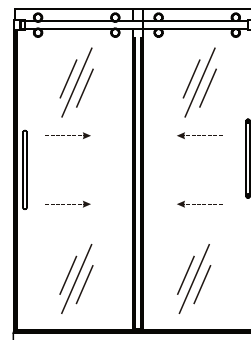

CONFIGURATIONS

exterior or interior door capability