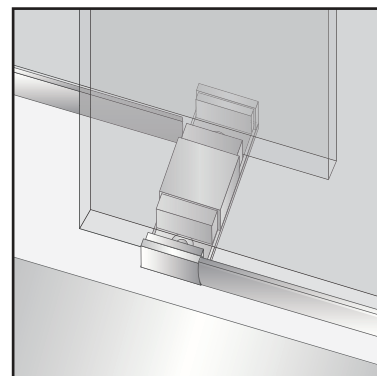

eurotech

LUXURY SHOWER DOORS

SOPHIA

TWINGLIDE FRAMELESS DUAL SLIDING SHOWER DOOR

Eurotech Showers

23532 Commerce Center Dr.,
Building B
Laguna Hills, CA 92653
949-716-4099
eurotechshowers.com

FEATURES

- 304 stainless steel hardware
- (8) 55mm dual sided rollers
- Up to 3/8" out of plumb adjustability
- 2 configurations
- Door grippers incorporated into wall brackets
- (2) 19" flat style handles with knob on backside
- Dual water diverter sets (aluminum and polycarbonate)
- Standard 3/8" (10mm) clear tempered glass with optional ultra-clear (low iron) tempered glass
- Enduroshield coating to reduce cleaning time by up to 90%

FOOTPRINT USING ALUMINUM WATER GUARD

FOOTPRINT USING POLYCARBONATE L-SEAL

PARTS LIST

- | | |
|------------------|-------------------------|
| 1) wall bracket | 7) door panel |
| 2) safety bumper | 8) F-seal |
| 3) track | 9) aluminum water guard |
| 4) roller | 10) bottom guide |
| 5) V-seal | 11) L-seal |
| 6) handle | |