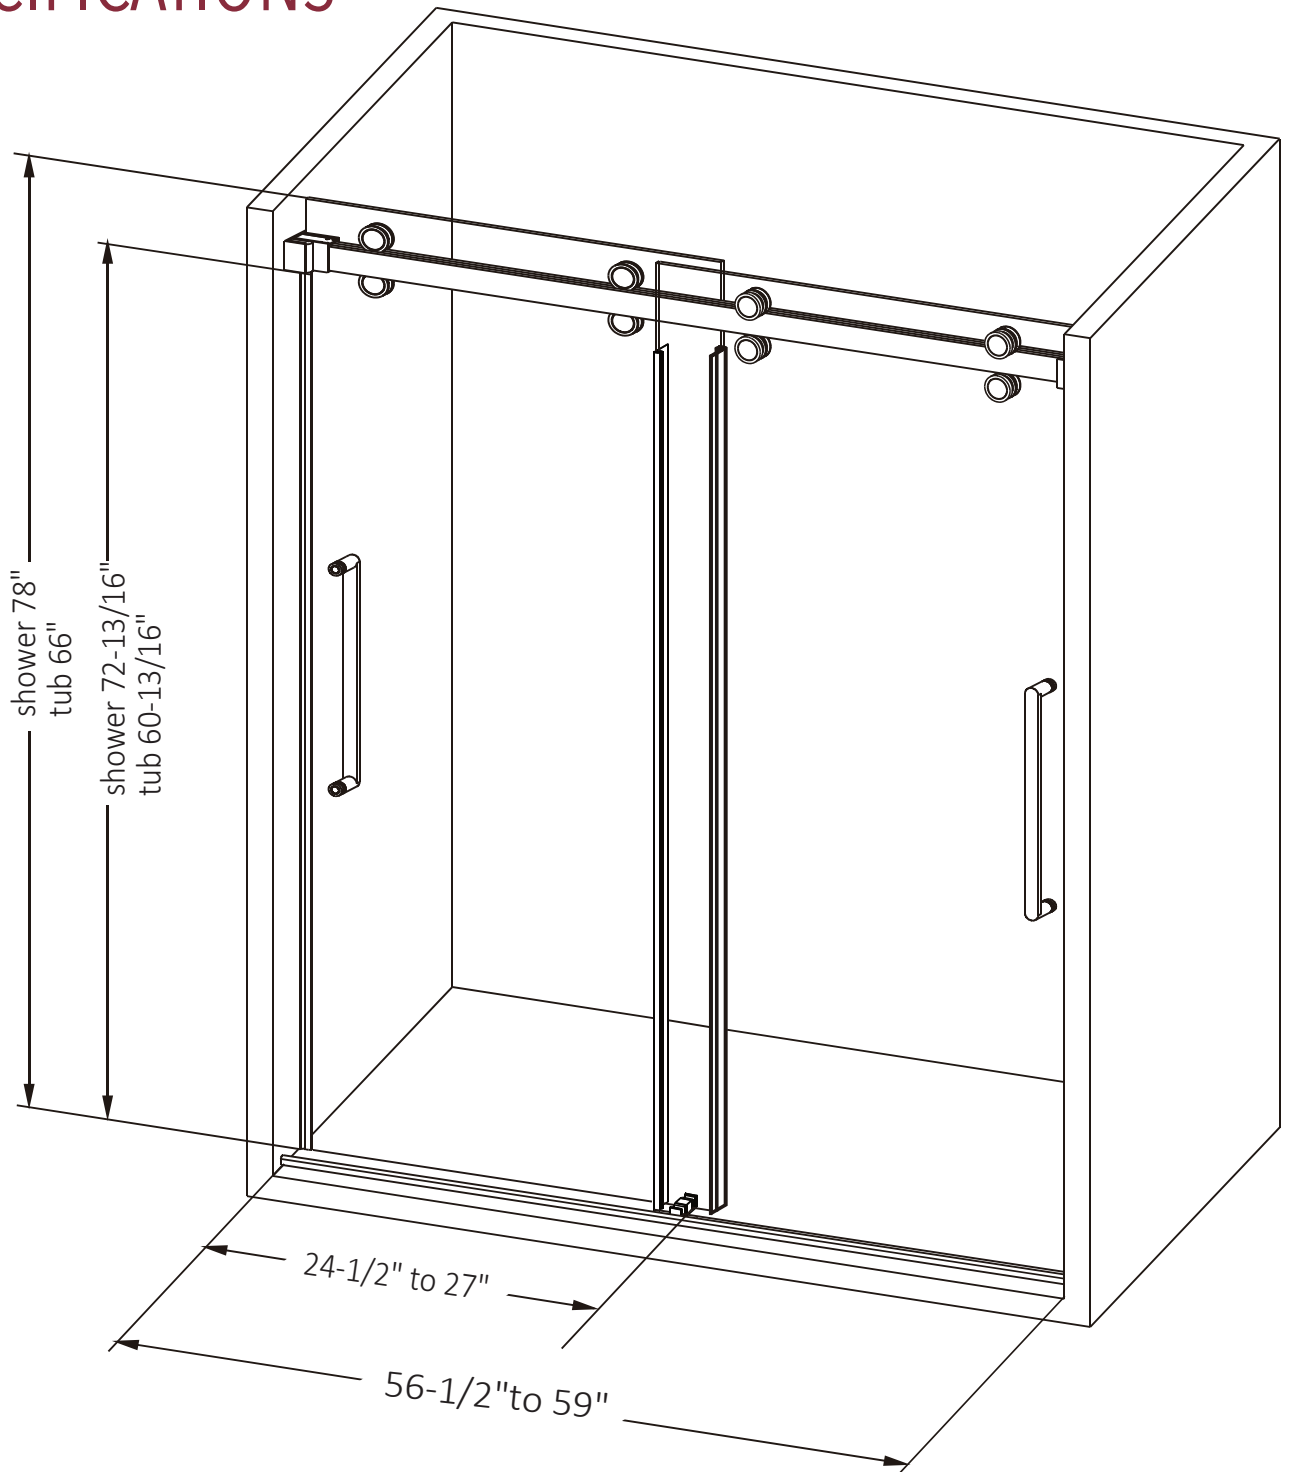

eurotech

LUXURY SHOWER DOORS

SOPHIA

TWINGLIDE FRAMELESS DUAL SLIDING SHOWER DOOR

Eurotech Showers

23532 Commerce Center Dr.,
Building B
Laguna Hills, CA 92653
949-716-4099
eurotechshowers.com

FEATURES

- 304 stainless steel hardware
- (8) 55mm dual sided rollers
- Up to 3/8" out of plumb adjustability
- 2 configurations
- Door grippers incorporated into wall brackets
- (2) 19" flat style handles with knob on backside
- Dual water diverter sets (aluminum and polycarbonate)
- Standard 3/8" (10mm) clear tempered glass with optional ultra-clear (low iron) tempered glass
- Enduroshield coating to reduce cleaning time by up to 90%

FINISHES

Polished Stainless

Matte Black

Brushed Stainless

SPECIFICATIONS

CONFIGURATIONS

exterior or interior door capability

SPECIFICATIONS

FOOTPRINT USING ALUMINUM WATER GUARD

FOOTPRINT USING POLYCARBONATE L-SEAL

PARTS LIST

- | | |
|------------------|-------------------------|
| 1) wall bracket | 7) door panel |
| 2) safety bumper | 8) F-seal |
| 3) track | 9) aluminum water guard |
| 4) roller | 10) bottom guide |
| 5) V-seal | 11) L-seal |
| 6) handle | |