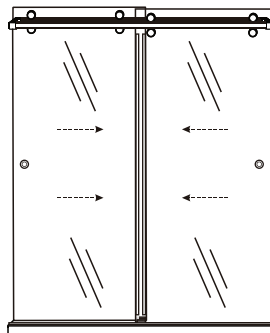

CONFIGURATIONS

exterior or interior door capability