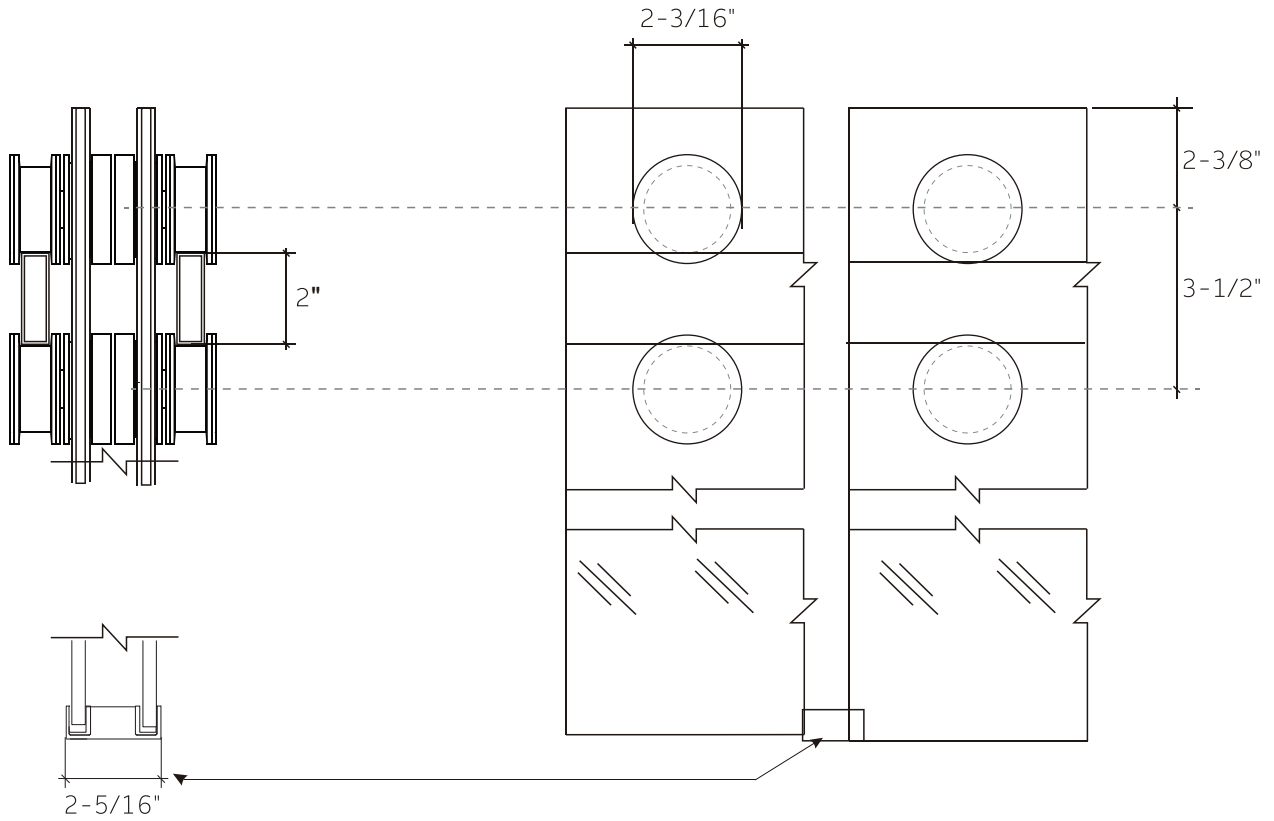

eurotech

LUXURY SHOWER DOORS

ISABELLA

TWINGLIDE FRAMELESS DUAL SLIDING SHOWER DOOR

Eurotech Showers

23532 Commerce Center Dr.,
Building B
Laguna Hills, CA 92653
949-716-4099
eurotechshowers.com

FEATURES

- 304 stainless steel hardware
- (8) 55mm dual sided rollers
- Up to 3/8" out of plumb adjustability
- 2 configurations
- Door grippers incorporated into wall brackets
- (2) 2-1/4" diameter flush pull handles
- Dual water diverter sets (aluminum and polycarbonate)
- Standard 3/8" (10mm) clear tempered glass with optional ultra-clear (low iron) tempered glass
- Enduroshield coating to reduce cleaning time by up to 90%

FOOTPRINT USING ALUMINUM WATER GUARD

FOOTPRINT USING POLYCARBONATE L-SEAL

PARTS LIST

- | | |
|------------------|-------------------------|
| 1) wall bracket | 7) door panel |
| 2) safety bumper | 8) F-seal |
| 3) track | 9) aluminum water guard |
| 4) roller | 10) bottom guide |
| 5) V-seal | 11) L-seal |
| 6) flush pull | |