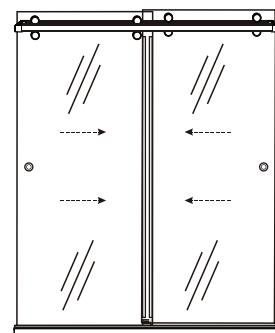

eurotech

LUXURY SHOWER DOORS

ISABELLA

TWINGLIDE FRAMELESS DUAL SLIDING SHOWER DOOR

Eurotech Showers

23532 Commerce Center Dr.,
Building B
Laguna Hills, CA 92653
949-716-4099
eurotechshowers.com

FEATURES

- 304 stainless steel hardware
- (8) 55mm dual sided rollers
- Up to 3/8" out of plumb adjustability
- 2 configurations
- Door grippers incorporated into wall brackets
- (2) 2-1/4" diameter flush pull handles
- Dual water diverter sets (aluminum and polycarbonate)
- Standard 3/8" (10mm) clear tempered glass with optional ultra-clear (low iron) tempered glass
- Enduroshield coating to reduce cleaning time by up to 90%

FINISHES

Polished Stainless

Matte Black

Brushed Stainless

SPECIFICATIONS

CONFIGURATIONS

exterior or interior door capability

SPECIFICATIONS

FOOTPRINT USING ALUMINUM WATER GUARD

FOOTPRINT USING POLYCARBONATE L-SEAL

PARTS LIST

- | | |
|------------------|-------------------------|
| 1) wall bracket | 7) door panel |
| 2) safety bumper | 8) F-seal |
| 3) track | 9) aluminum water guard |
| 4) roller | 10) bottom guide |
| 5) V-seal | 11) L-seal |
| 6) flush pull | |