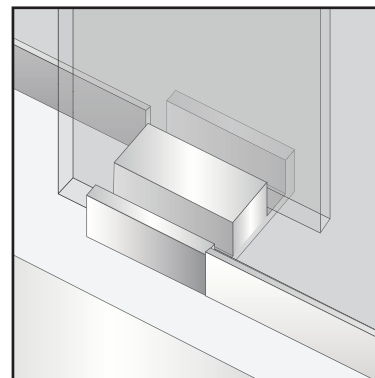

eurotech

LUXURY SHOWER DOORS

ISABELLA

TWINGLIDE FRAMELESS DUAL SLIDING SHOWER DOOR

Eurotech Showers

23532 Commerce Center Dr.,
Building B
Laguna Hills, CA 92653
949-716-4099
eurotechshowers.com

FEATURES

- 304 stainless steel hardware
- (8) 55mm dual sided rollers
- Up to 3/8" out of plumb adjustability
- 2 configurations
- Door grippers incorporated into wall brackets
- (2) 2-1/4" diameter flush pull handles
- Dual water diverter sets (aluminum and polycarbonate)
- Standard 3/8" (10mm) clear tempered glass with optional ultra-clear (low iron) tempered glass
- Enduroshield coating to reduce cleaning time by up to 90%

FOOTPRINT USING ALUMINUM WATER GUARD

FOOTPRINT USING POLYCARBONATE L-SEAL

PARTS LIST

- | | |
|------------------|-------------------------|
| 1) wall bracket | 7) door panel |
| 2) safety bumper | 8) F-seal |
| 3) track | 9) aluminum water guard |
| 4) roller | 10) bottom guide |
| 5) V-seal | 11) L-seal |
| 6) flush pull | |