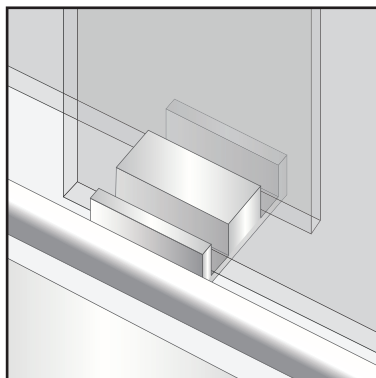

eurotech

LUXURY SHOWER DOORS

ISABELLA

TWINGLIDE FRAMELESS DUAL SLIDING SHOWER DOOR

Eurotech Showers

23532 Commerce Center Dr.,
Building B
Laguna Hills, CA 92653
949-716-4099
eurotechshowers.com

FEATURES

- 304 stainless steel hardware
- (8) 55mm dual sided rollers
- Up to 3/8" out of plumb adjustability
- 2 configurations
- Door grippers incorporated into wall brackets
- (2) 2-1/4" diameter flush pull handles
- Dual water diverter sets (aluminum and polycarbonate)
- Standard 3/8" (10mm) clear tempered glass with optional ultra-clear (low iron) tempered glass
- Enduroshield coating to reduce cleaning time by up to 90%

FOOTPRINT USING ALUMINUM WATER GUARD

FOOTPRINT USING POLYCARBONATE L-SEAL

PARTS LIST

- | | |
|------------------|-------------------------|
| 1) wall bracket | 7) door panel |
| 2) safety bumper | 8) F-seal |
| 3) track | 9) aluminum water guard |
| 4) roller | 10) bottom guide |
| 5) V-seal | 11) L-seal |
| 6) flush pull | |