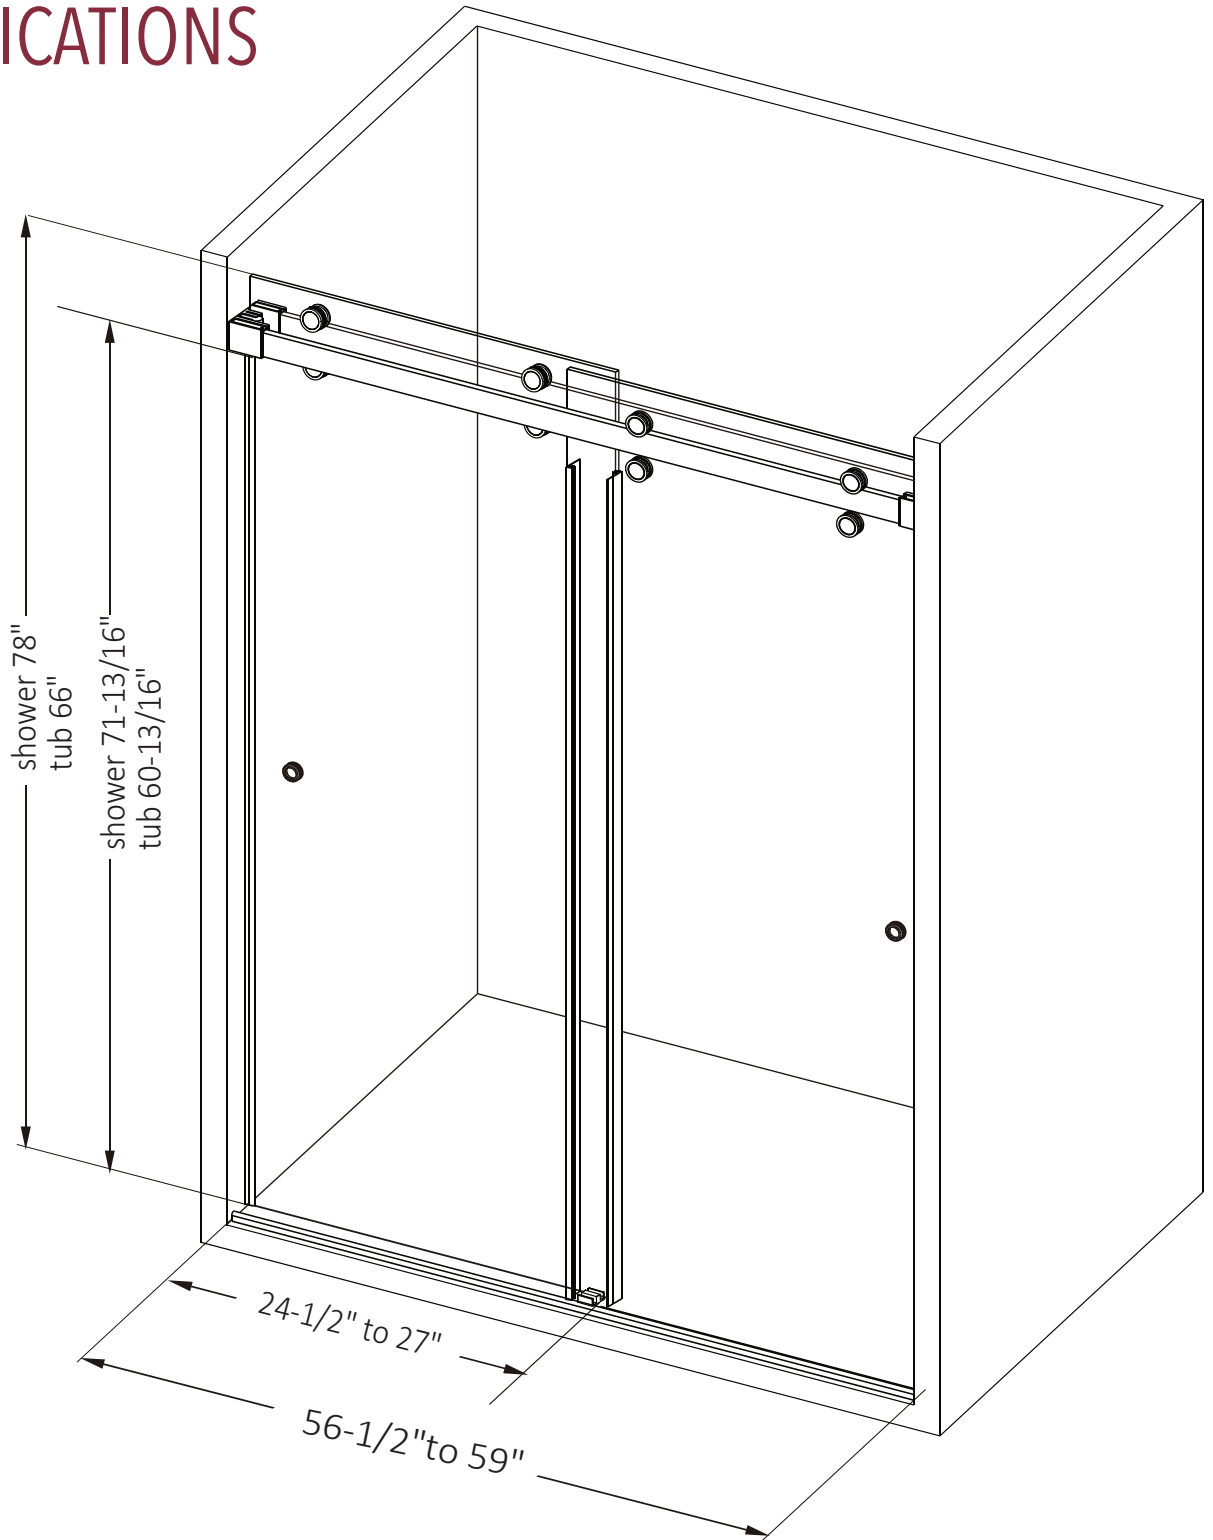

SPECIFICATIONS