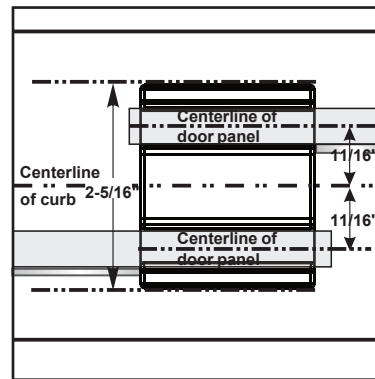

FOOTPRINT USING POLYCARBONATE L-SEAL