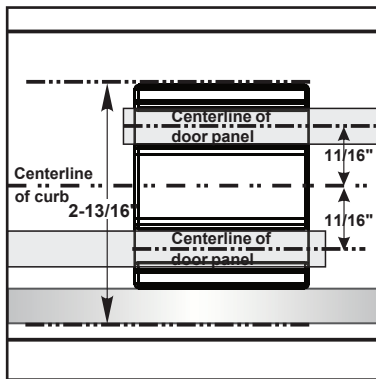

FOOTPRINT USING ALUMINUM WATER GUARD