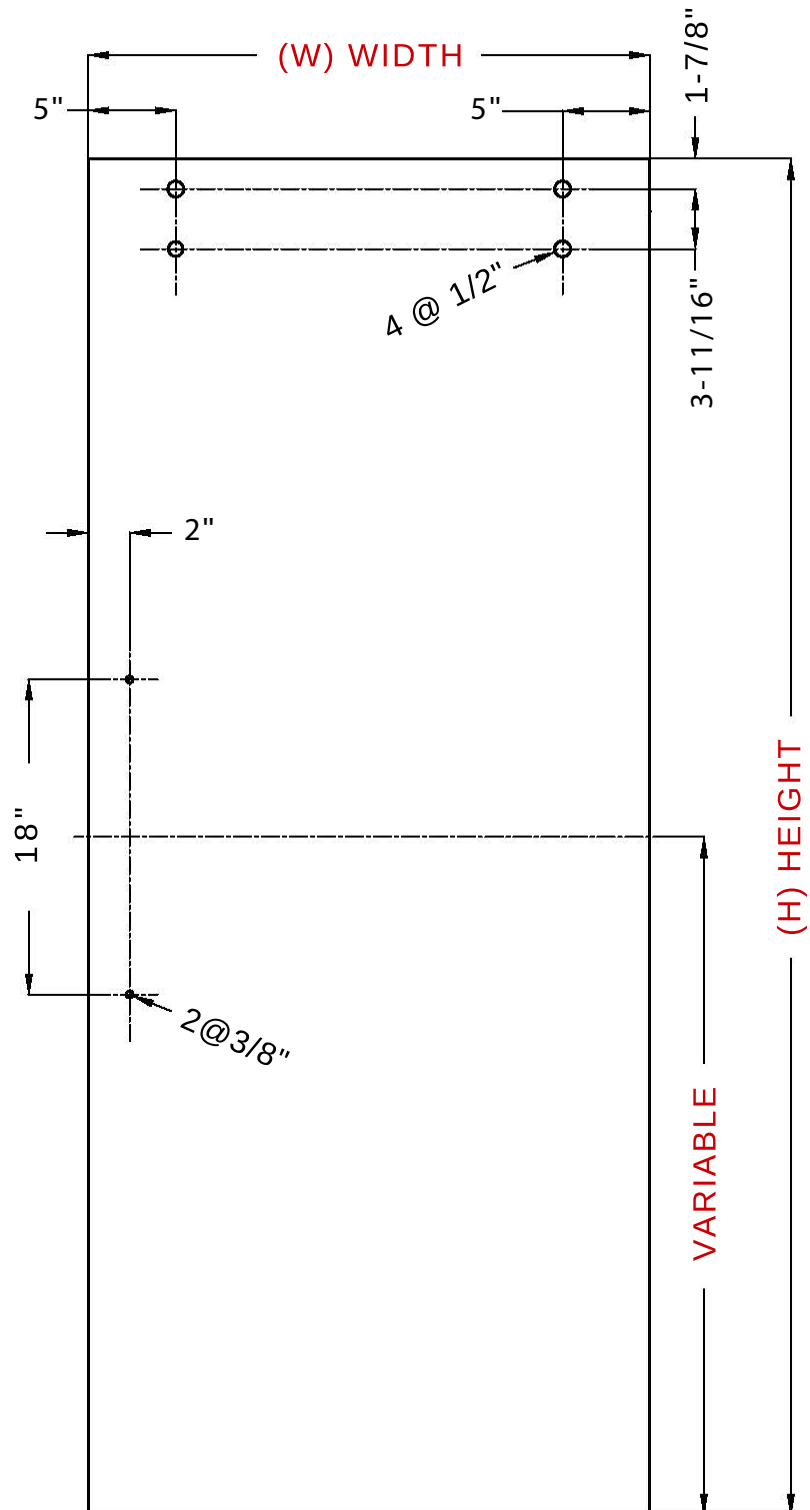

GLASS FABRICATION - KD60 & KD72

eurotech

LUXURY SHOWER DOORS

MONACO W/ WALL JAMBS

TWINGLIDE FRAMELESS DUAL SLIDING SHOWER DOOR

Eurotech Showers

23532 Commerce Center Dr.,
Building B
Laguna Hills, CA 92653
949-716-4099
eurotechshowers.com

Glass Fabrication - Doors

Glass Width Formula

overall width divided by 2 plus 5/8" equals door width

Example For 70" Overall Width

70" divided by 2 = 35"
35" plus 5/8" = 35-5/8"
35-5/8" Door Width

Glass Height Formula

overall height minus 3/8" equals door height

Example For 76" Overall Height

76" minus 3/8" = 75-5/8"
75-5/8" Door Height

- Model: Monaco w/ wall jambs KD60 & KD72
- Quantity: 2 panels
- Glass Thickness for KD60: 10mm (3/8")
- Glass Thickness for KD72: 8mm (5/16") or 10mm (3/8")
- Maximum Door Width: 36"
- Maximum Door Height: 83-5/8"
- Maximum Door Weight: 84 lbs
- Edge work: Flat polish on all sides