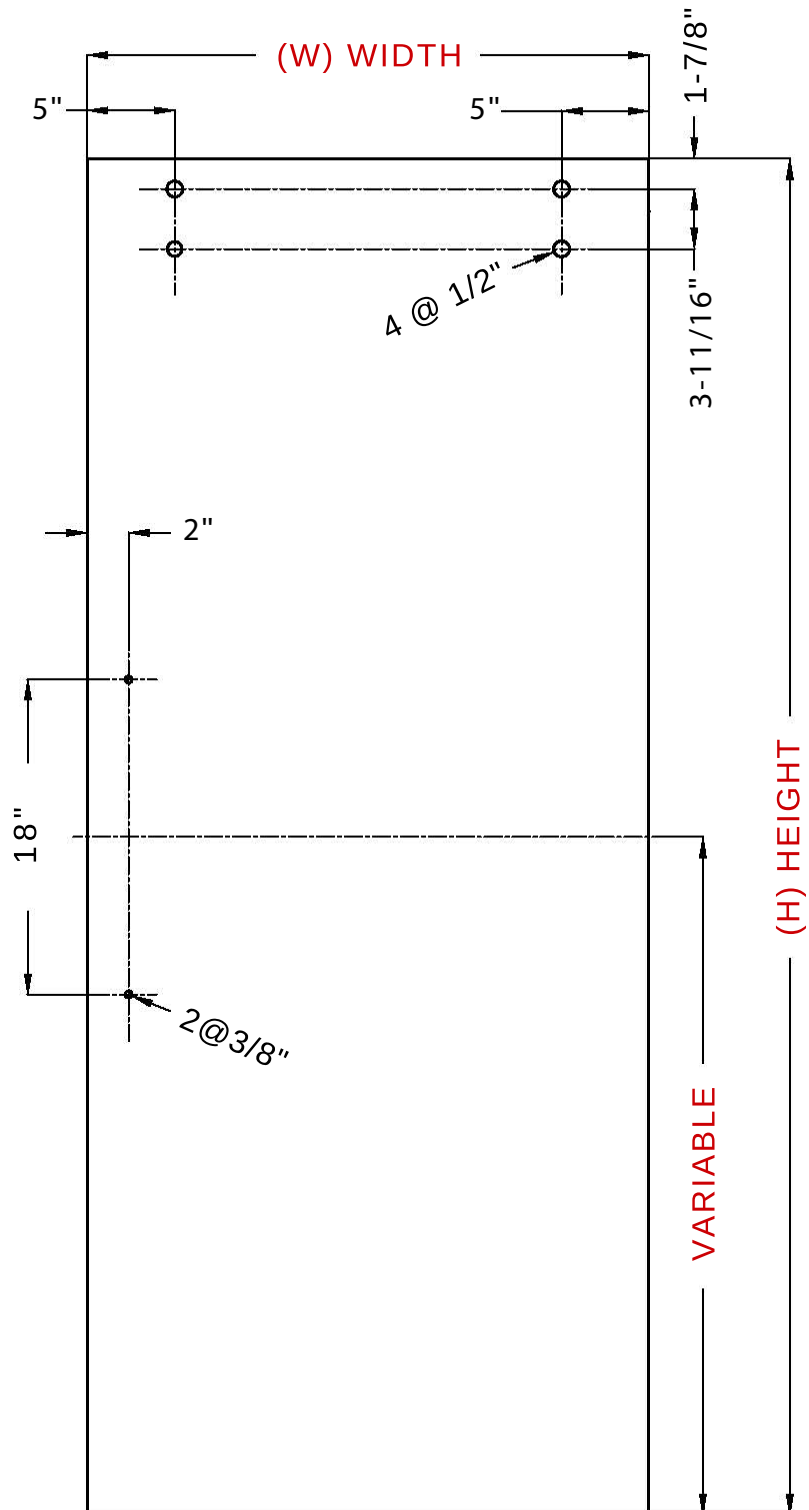

### Glass Width Formula

overall width divided by 2 plus 5/8" equals door width

### Example For 70" Overall Width

70" divided by 2 = 35"  
35" plus 5/8" = 35-5/8"  
35-5/8" Door Width