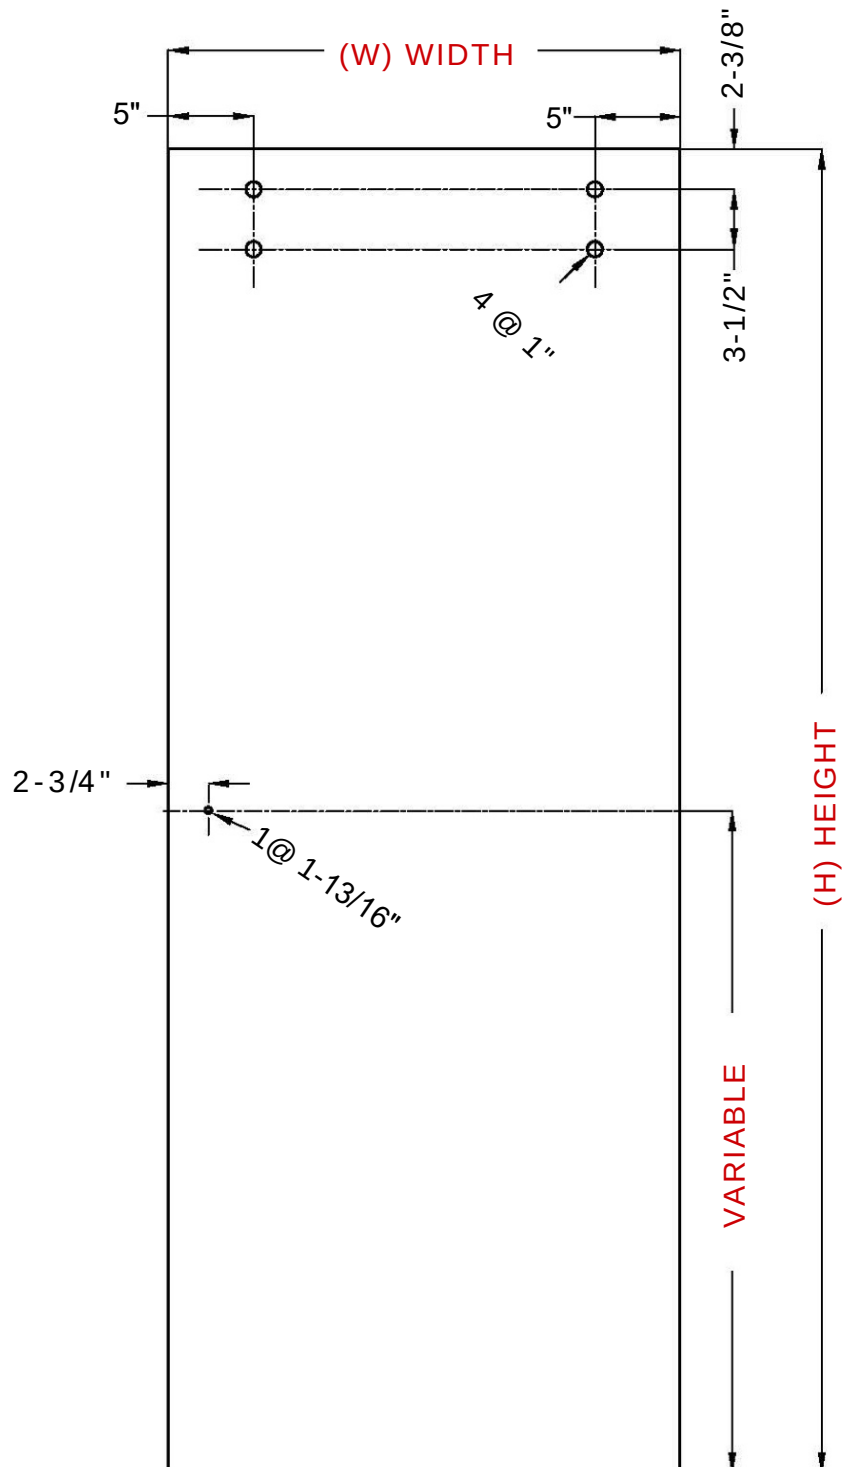

### Glass Width Formula

overall width divided by 2  
plus 5/8" equals  
door width

### Example For 70" Overall Width

70" divided by 2 = 35"  
35" plus 5/8" = 35-5/8"  
35-5/8" Door Width

### Glass Height Formula

overall height minus 3/8"  
equals door height

### Example For 76" Overall Height

76" minus 3/8" = 75 5/8"  
75-5/8" Door Height

- Model: Isabella KD60 & KD72
- Quantity: 2 panels
- Glass Thickness for KD60: 10mm (3/8")
- Glass Thickness for KD72: 8mm (5/16") or 10mm (3/8")
- Maximum Door Width: 36"
- Maximum Door Height: 83-5/8"
- Maximum Door Weight: 84 lbs
- Edge work: Flat polish on all sides