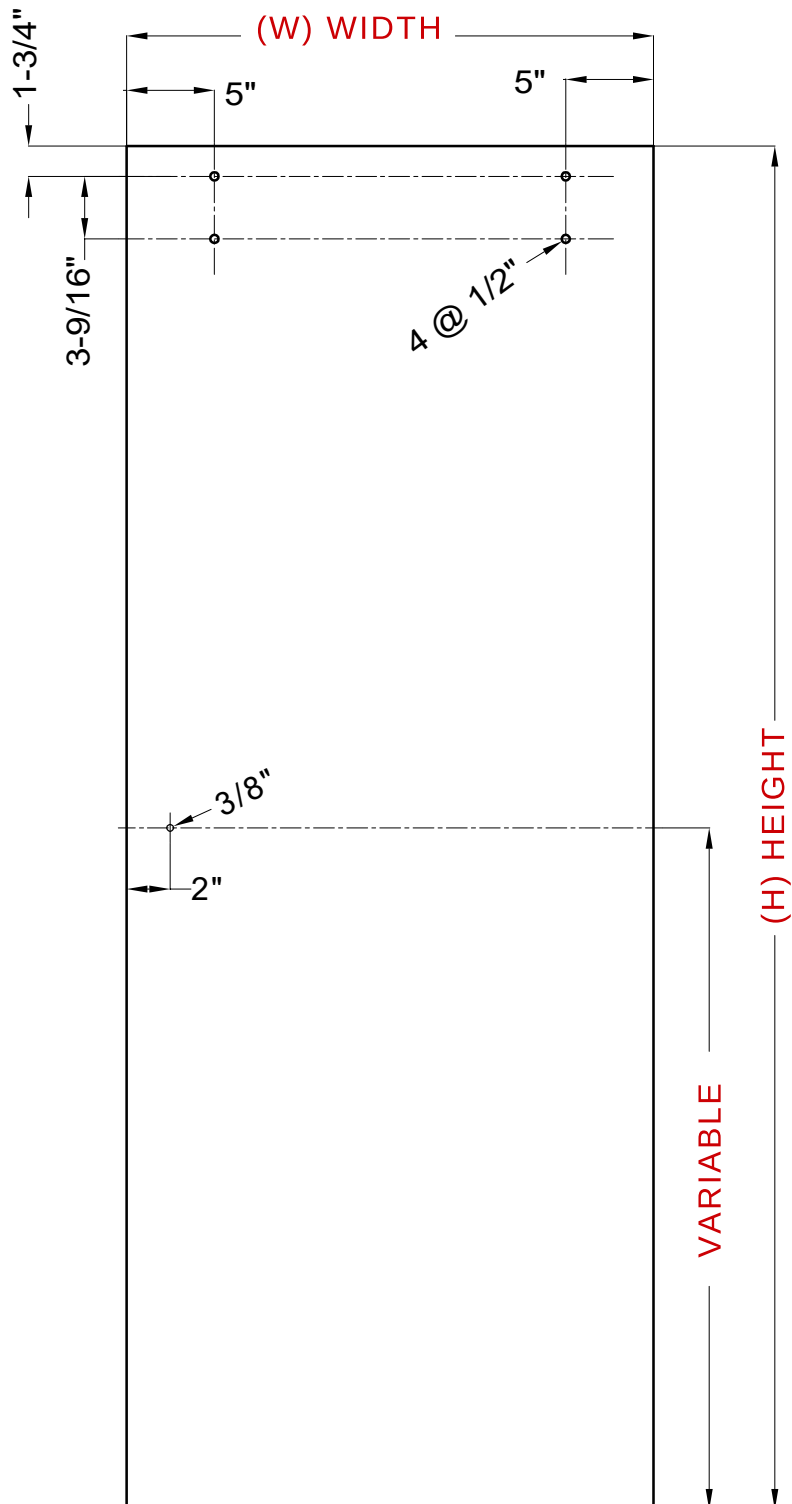

Glass Fabrication - Doors

Glass Width Formula

overall width divided by 2
plus 5/8" equals
door width

Example For 70" Overall Width

70" divided by 2 = 35"
35" plus 5/8" = 35-5/8"
35-5/8" Door Width

Glass Height Formula

overall height minus 3/8"
equals door height

Example For 76" Overall Height

76" minus 3/8" = 75-5/8"
75-5/8" Door Height

- Model: Brighton KD60 & KD72
- Quantity: 1 panel
- Glass Thickness for KD60 & KD72: 8mm (5/16")
- Maximum Door Width: 36"
- Maximum Door Height: 83-5/8"
- Maximum Door Weight: 84 lbs
- Edge work: Flat polish on all sides