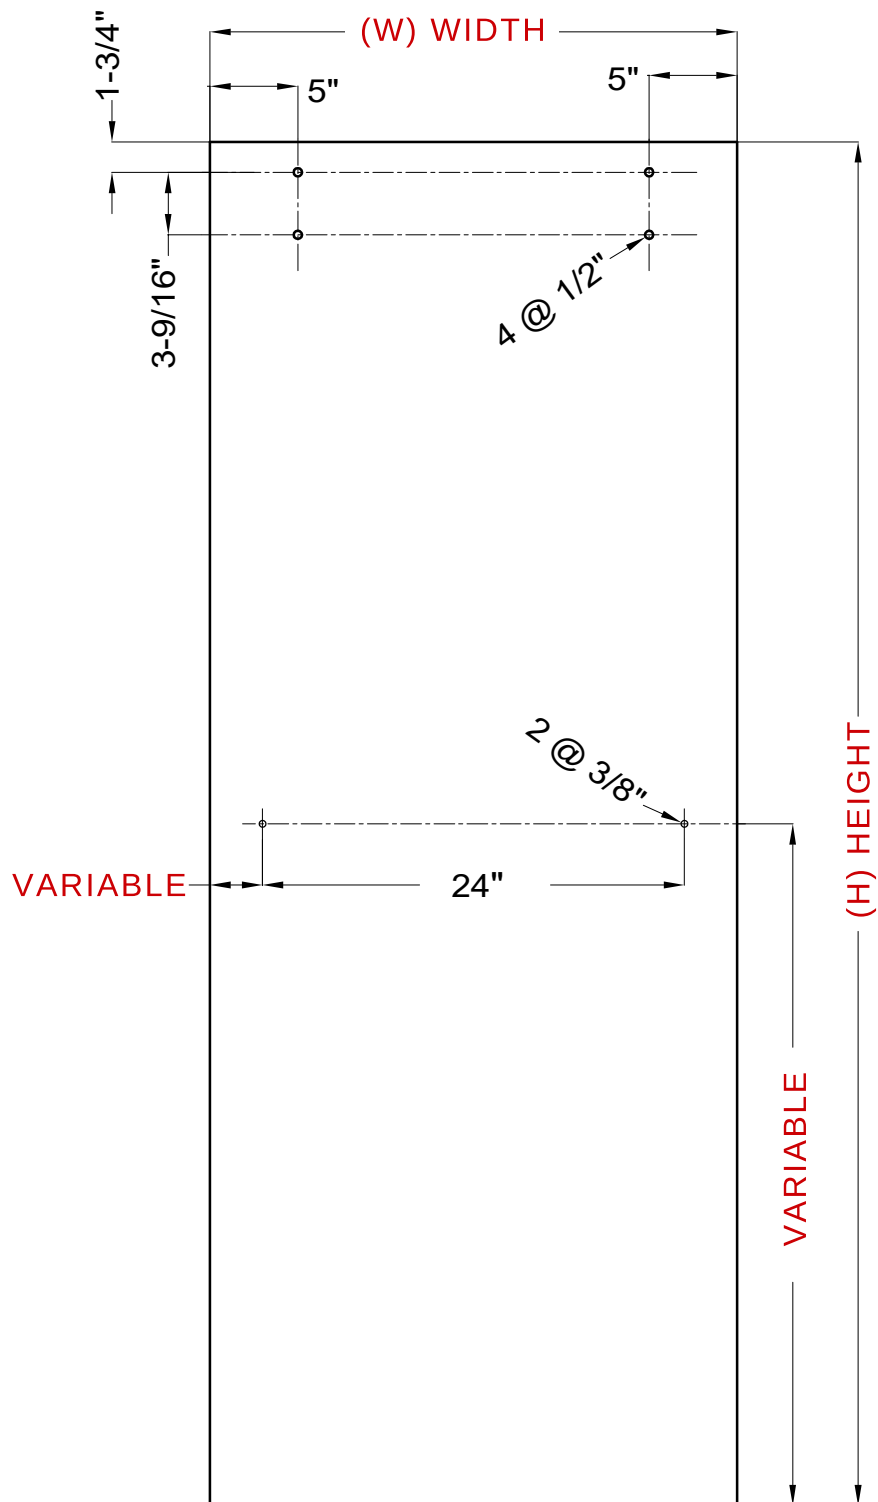

Glass Fabrication - Doors

Glass Width Formula

overall width divided by 2
plus 5/8" equals
door width

Example For 70" Overall Width

70" divided by 2 = 35"
35" plus 5/8" = 35-5/8"
35-5/8" Door Width

Glass Height Formula

overall height minus 3/8"
equals door height

Example For 76" Overall Height

76" minus 3/8" = 75-5/8"
75-5/8" Door Height

- Model: Brighton KD60 & KD72
- Quantity: 1 panel
- Glass Thickness for KD60 & KD72: 8mm (5/16")
- Maximum Door Width: 36"
- Maximum Door Height: 83-5/8"
- Maximum Door Weight: 84 lbs
- Edge work: Flat polish on all sides