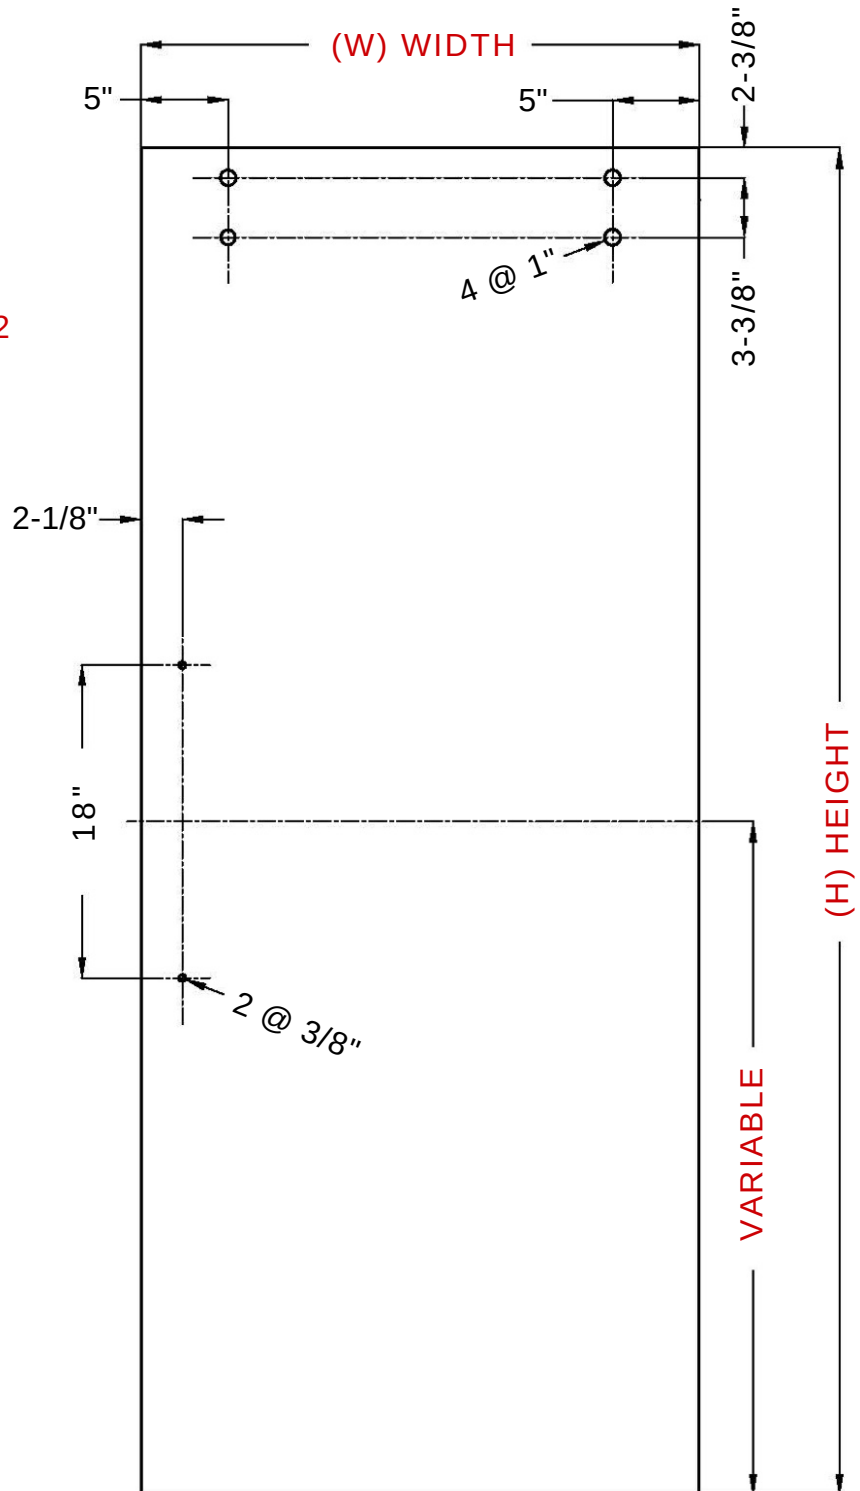

## MONTAGE

### Glass Width Formula

overall width divided by 2  
plus 2" equals  
door width

### Overall Width

70" divided by 2 = 35"  
35" plus 2" = 37"  
37" Door Width

### Glass Width Formula

overall width divided by 2  
minus 1/2" equals  
fixed panel width