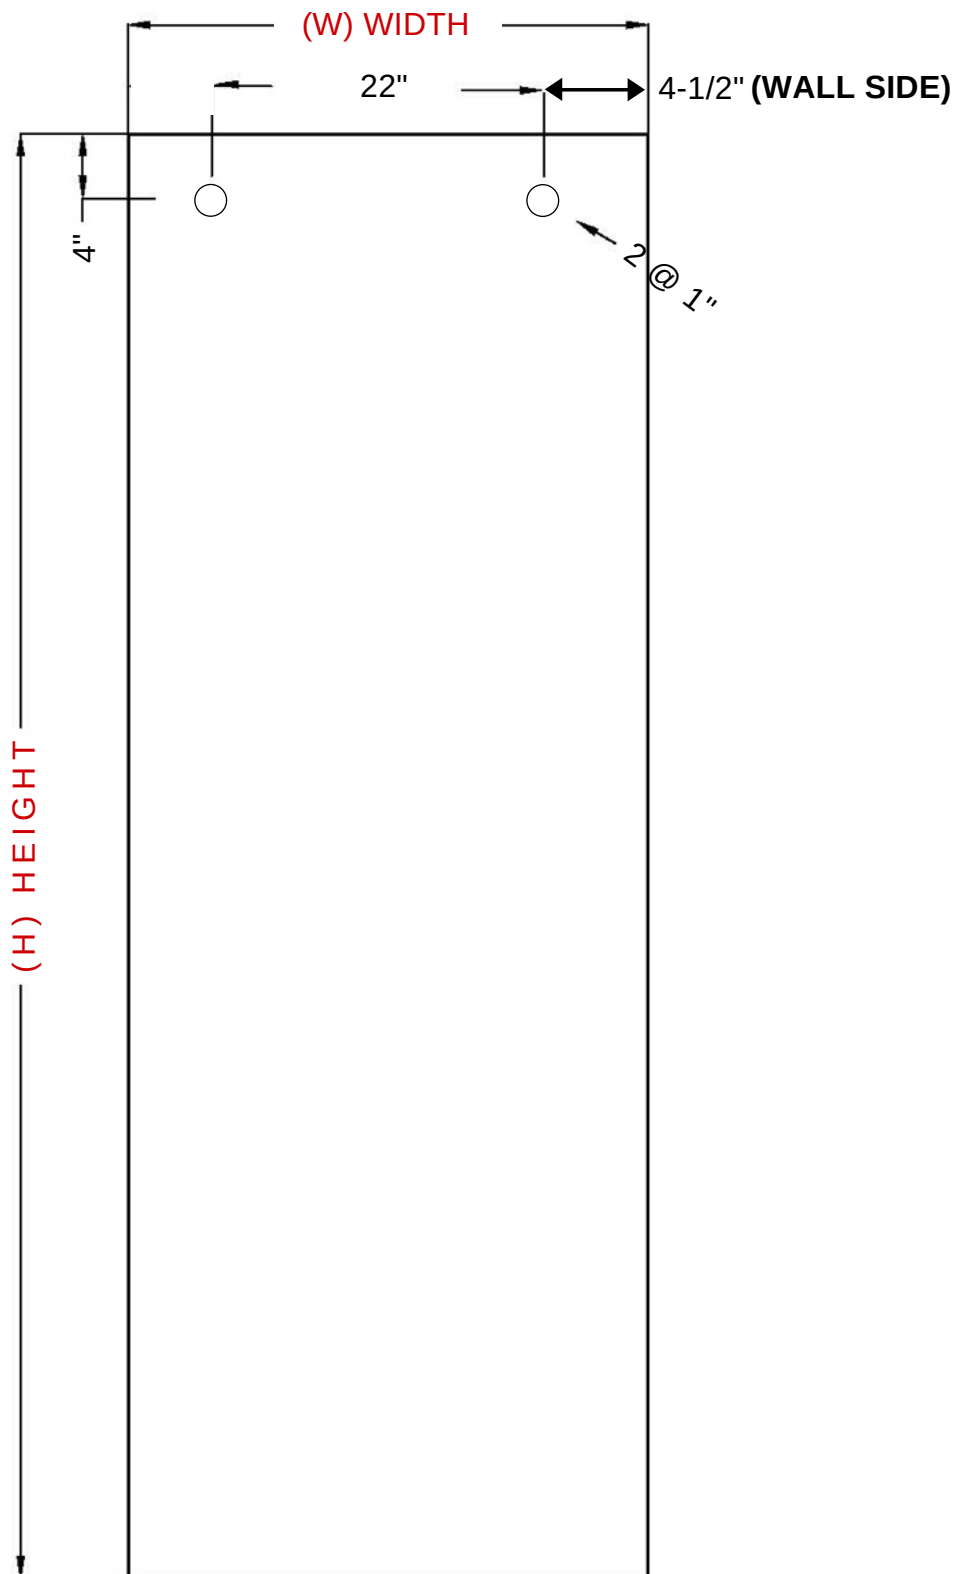

Glass Fabrication - Fixed Panel

Glass Width Formula

overall width divided by 2
minus 1/2" equals
fixed panel width

Example For 70" Overall Width

70" divided by 2 = 35"
35" minus 1/2" = 34-1/2"
34-1/2" Fixed Panel Width

Glass Height Formula

overall height minus 1/4"
equals fixed panel height

Example For 76" Overall Height

76" minus 1/4" = 75 3/4"
75-3/4" Fixed Panel Height

- Model: Montage KD60 & KD72
- Glass Thickness for KD60: 10mm (3/8")
- Glass Thickness for KD72: 10mm (3/8") or 12mm (1/2")
- Maximum Fixed Panel Height: 83-3/4"
- Edge work: Flat polish on all sides