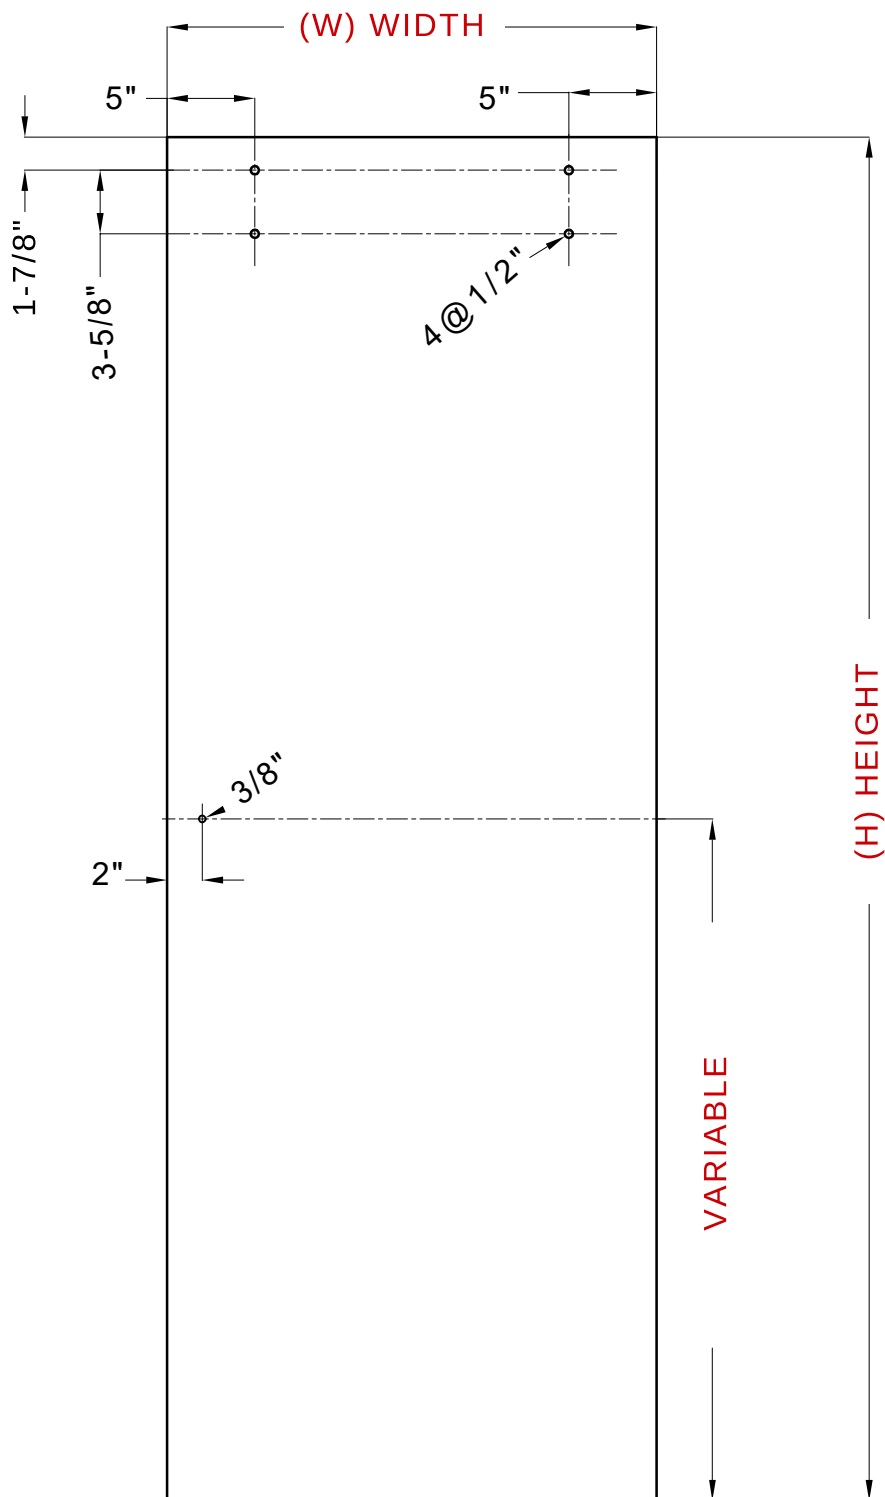

Glass Width Formula

overall width divided by 2 plus 5/8" equals door width

Example For 70" Overall Width

70" divided by 2 = 35"
 35" plus 5/8" = 35-5/8"
 35-5/8" Door Width

Glass Height Formula

overall height minus 3/8" equals door height

Example For 76" Overall Height

76" minus 3/8" = 75-5/8"
 75-5/8" Door Height

- Model: Vitra-200 KD60
- Glass Thickness: 10mm (3/8")
- Maximum Door Width: 39"
- Maximum Door Height: 83-1/2"
- Maximum Door Weight: 84 lbs
- Edge work: Flat polish on all sides

Glass Fabrication - Door

Glass Width Formula

overall width divided by 2 plus 5/8" equals door width

Example For 70" Overall Width

70" divided by 2 = 35"
 35" plus 5/8" = 35-5/8"
 35-5/8" Door Width

Glass Height Formula

overall height minus 3/8" equals door height

Example For 76" Overall Height

76" minus 3/8" = 75-5/8"
 75-5/8" Door Height

- Model: Vitra-200 KD60
- Glass Thickness: 10mm (3/8")
- Maximum Door Width: 39"
- Maximum Door Height: 83-1/2"
- Maximum Door Weight: 100 lbs
- Edge work: Flat polish on all sides