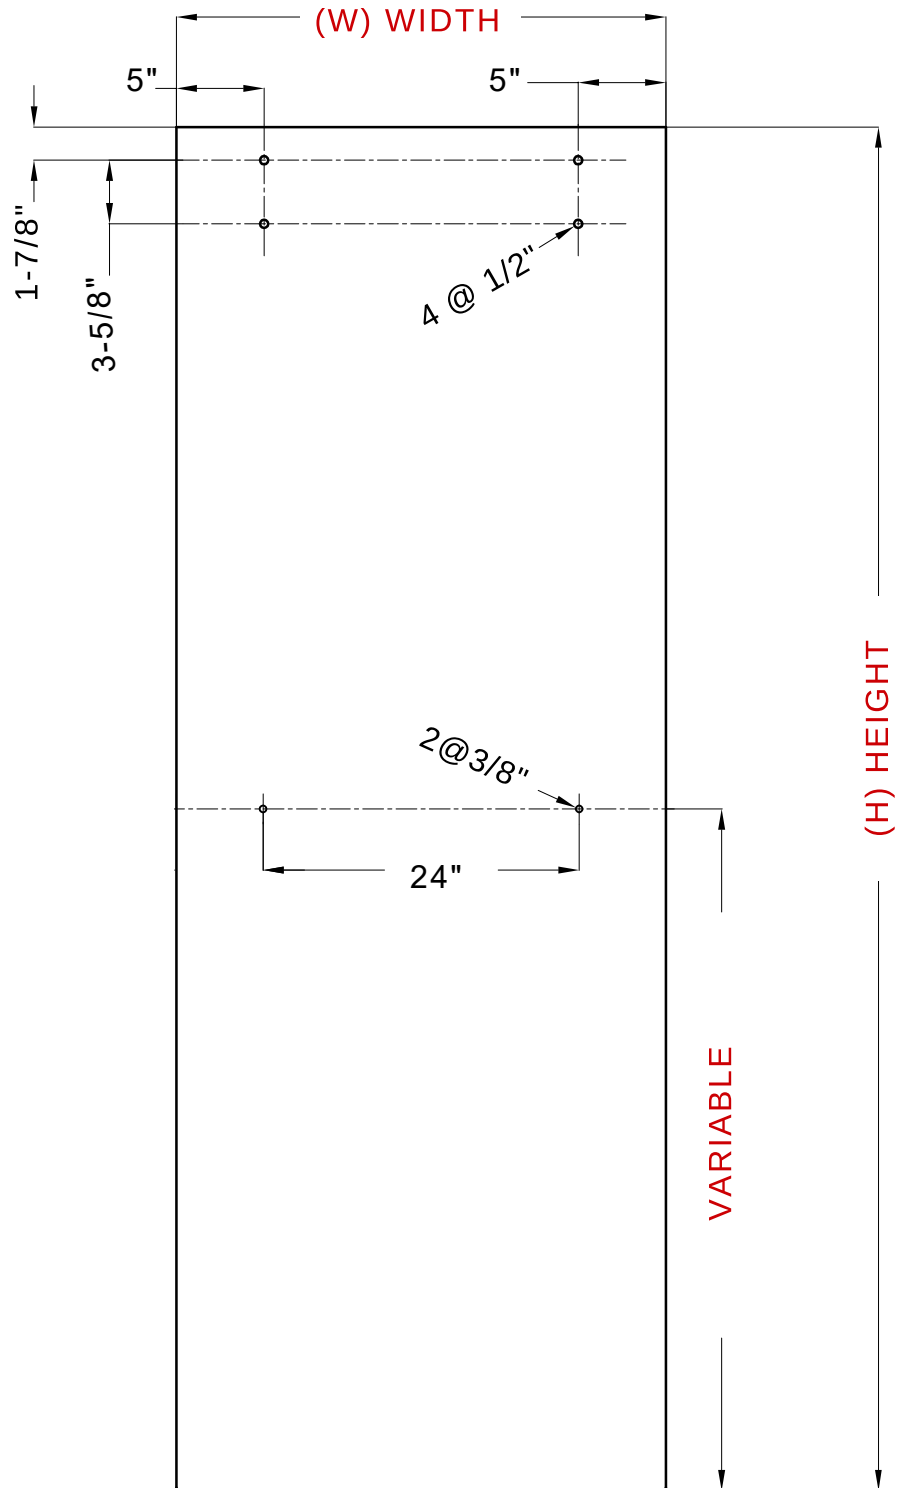

Glass Width Formula

overall width divided by 2 plus 5/8" equals door width

Example For 70" Overall Width

70" divided by 2 = 35"
 35" plus 5/8" = 35-5/8"
 35-5/8" Door Width

Glass Height Formula

overall height minus 3/8" equals door height

Example For 76" Overall Height

76" minus 3/8" = 75-5/8"
 75-5/8" Door Height

- Model: Vitra-200 KD60
- Glass Thickness: 10mm (3/8")
- Maximum Door Width: 39"
- Maximum Door Height: 83-1/2"
- Maximum Door Weight: 84 lbs
- Edge work: Flat polish on all sides

Glass Fabrication - Door

Glass Width Formula

overall width divided by 2 plus 5/8" equals door width

Example For 70" Overall Width

70" divided by 2 = 35"
 35" plus 5/8" = 35-5/8"
 35-5/8" Door Width

Glass Height Formula

overall height minus 3/8" equals door height

Example For 76" Overall Height

76" minus 3/8" = 75-5/8"
 75-5/8" Door Height

- Model: Vitra-200 KD60
- Glass Thickness: 10mm (3/8")
- Maximum Door Width: 39"
- Maximum Door Height: 83-1/2"
- Maximum Door Weight: 100 lbs
- Edge work: Flat polish on all sides