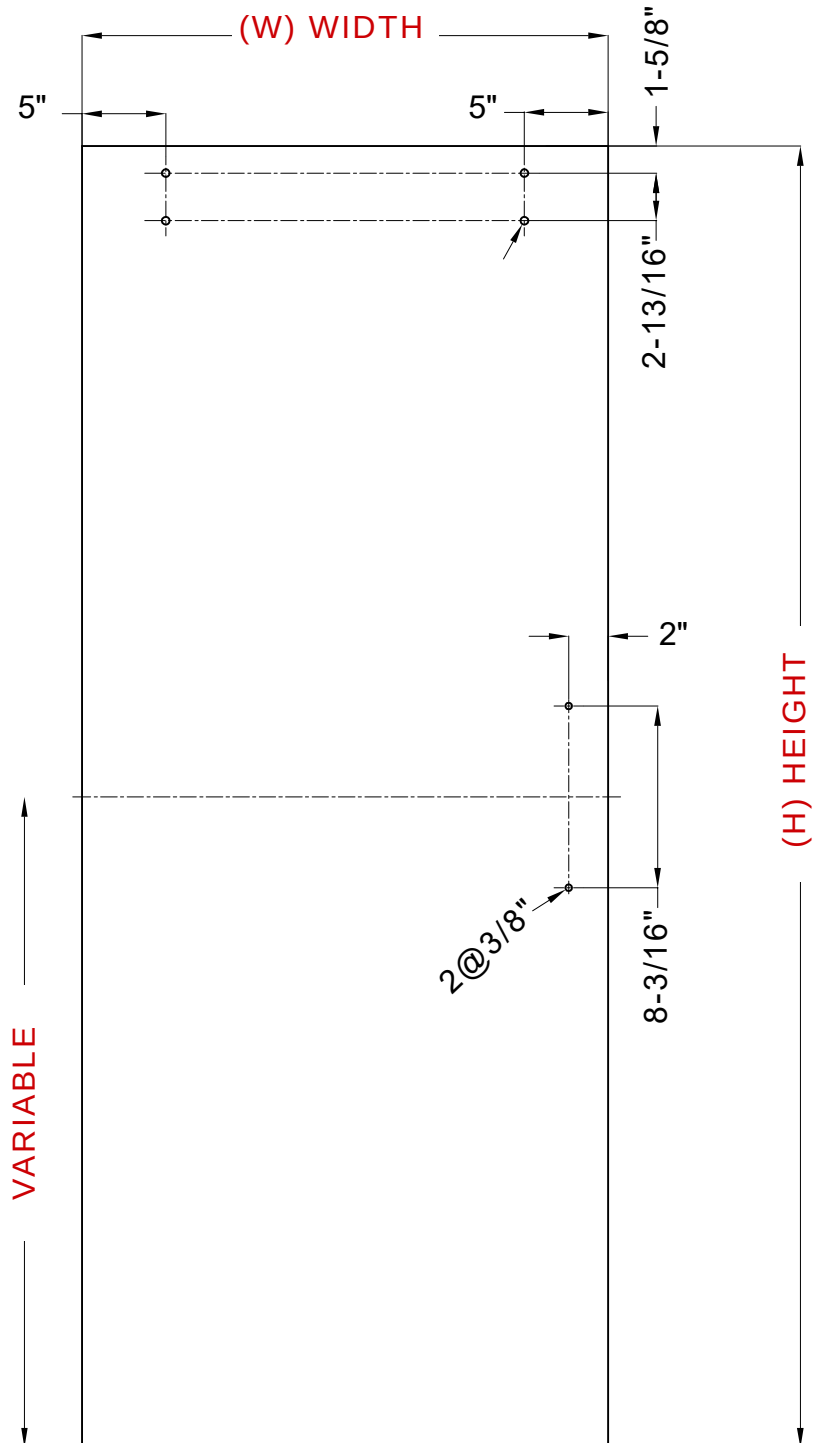

## Glass Width Formula

overall width divided by 2 plus 2" equals door width

## Example For 70" Overall Width

70" divided by 2 = 35"  
 35" plus 2" = 37"  
 37" Door Width

## Glass Height Formula

overall height minus 1/2" equals door height

## Example For 76" Overall Height

76" minus 1/2" = 75-1/2"  
 75-1/2" Door Height

- Model: Vitra-100 KD60
- Glass Thickness: 10mm (3/8")
- Maximum Door Width: 39"
- Maximum Door Height: 83-1/2"
- Maximum Door Weight: 100 lbs
- Edge work: Flat polish on all sides