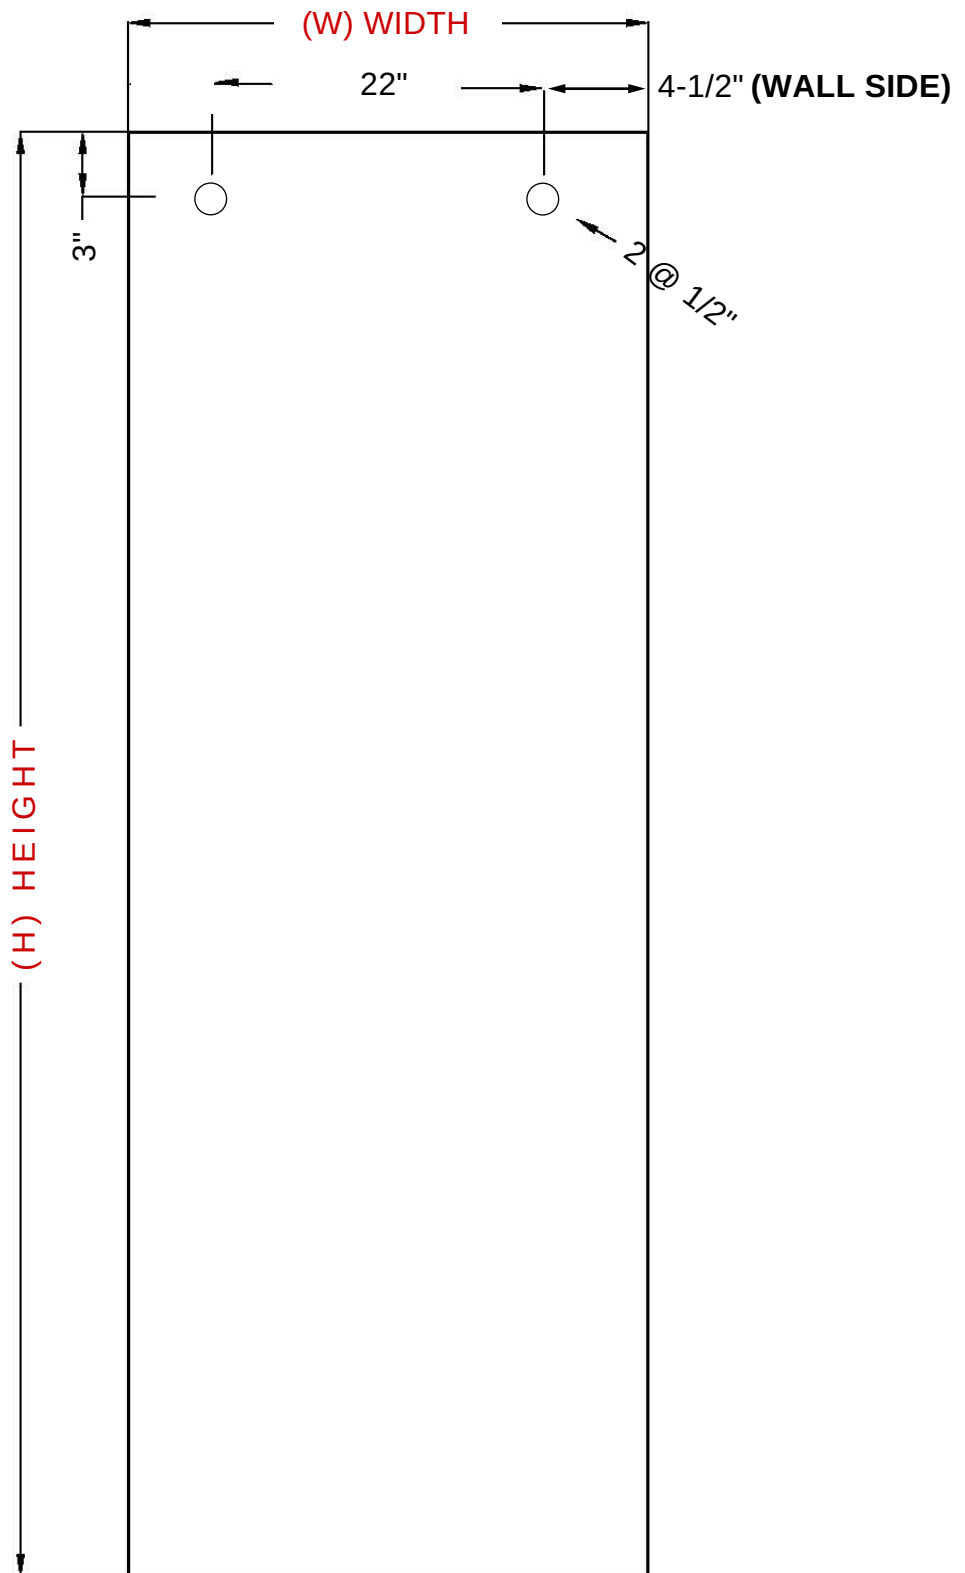

Glass Fabrication - Fixed Panel

Glass Width Formula

overall width divided by 2
minus 1/2" equals
fixed panel width

Example For 70"

Overall Width

70" divided by 2 = 35"
35" minus 1/2" = 34-1/2"
34-1/2" Fixed Panel Width

Glass Height Formula

overall height minus 1/8"
equals fixed panel height

Example For 76"

Overall Height

76" minus 1/8" = 75-7/8"
75-7/8" Fixed Panel Height

- Model: Vitra-100 KD60
- Glass Thickness: 10mm (3/8")
- Maximum Fixed Panel Height: 83-7/8"
- Edge work: Flat polish on all sides